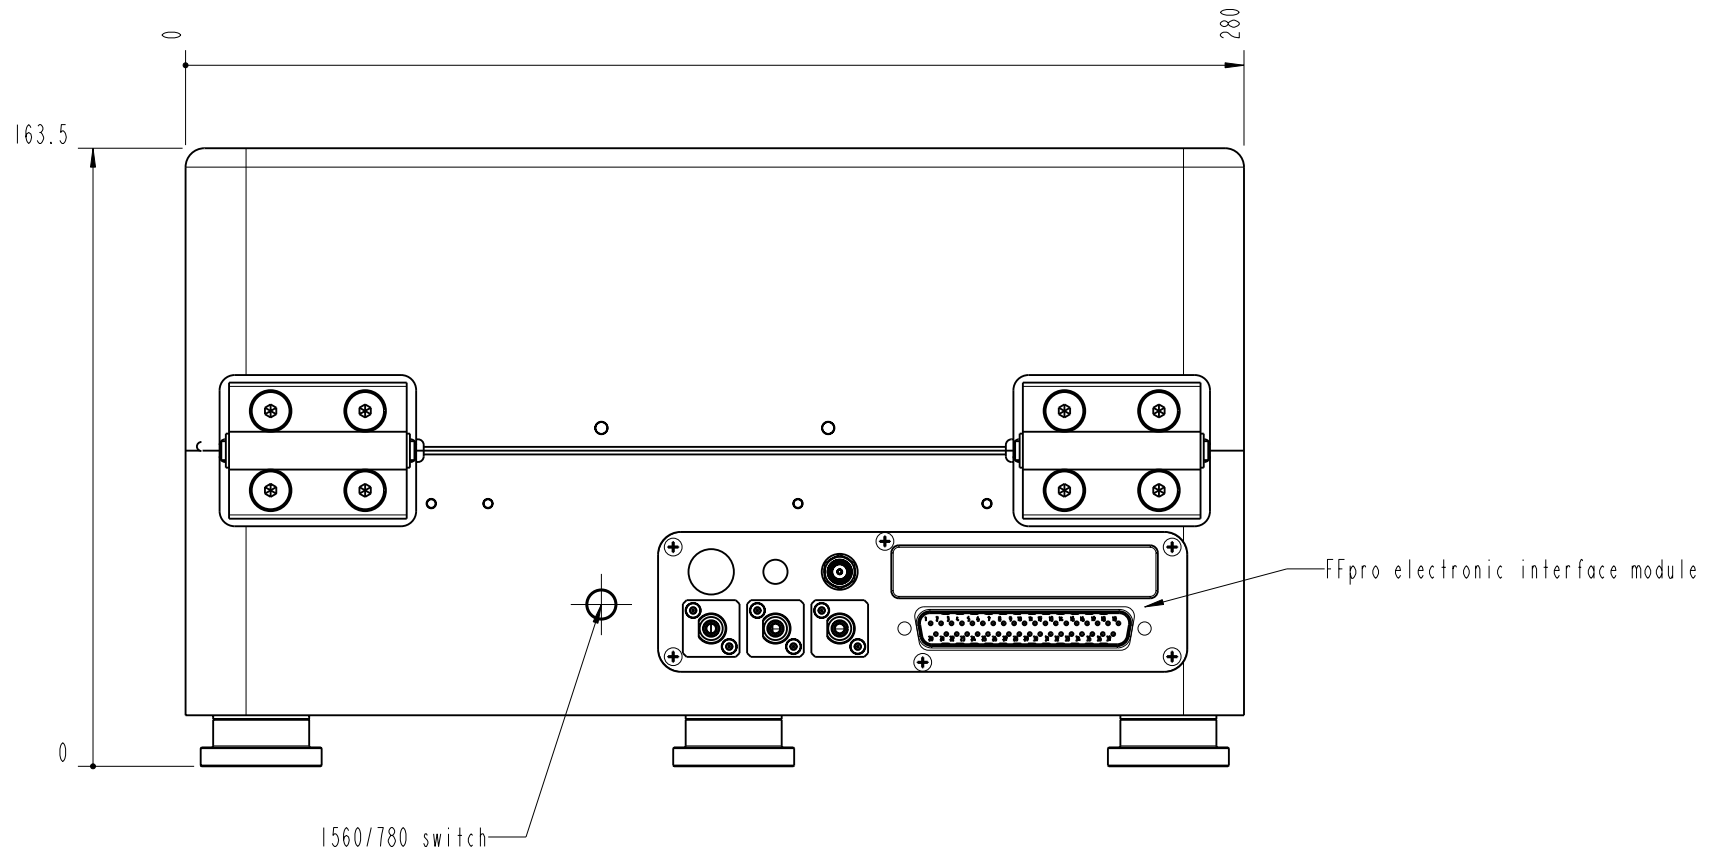

- BACK -

		Lochamer Schlag 19 D-82166 Graefelfing www.toptica.com Phone: +49(0)189 85837-0 Fax: +49(0)189 85837-200		title: Femto Fiber pro			
		page: 5 von 7	scale: 1:2	DIN 6-1 dimensions are in mm	dimensions without tolerance indication: DIN ISO 2768 mH		
The information contained in this drawing is the sole property of TOPTICA Photonics AG. Any reproduction in part or as a whole without the written permission of TOPTICA Photonics AG is prohibited.