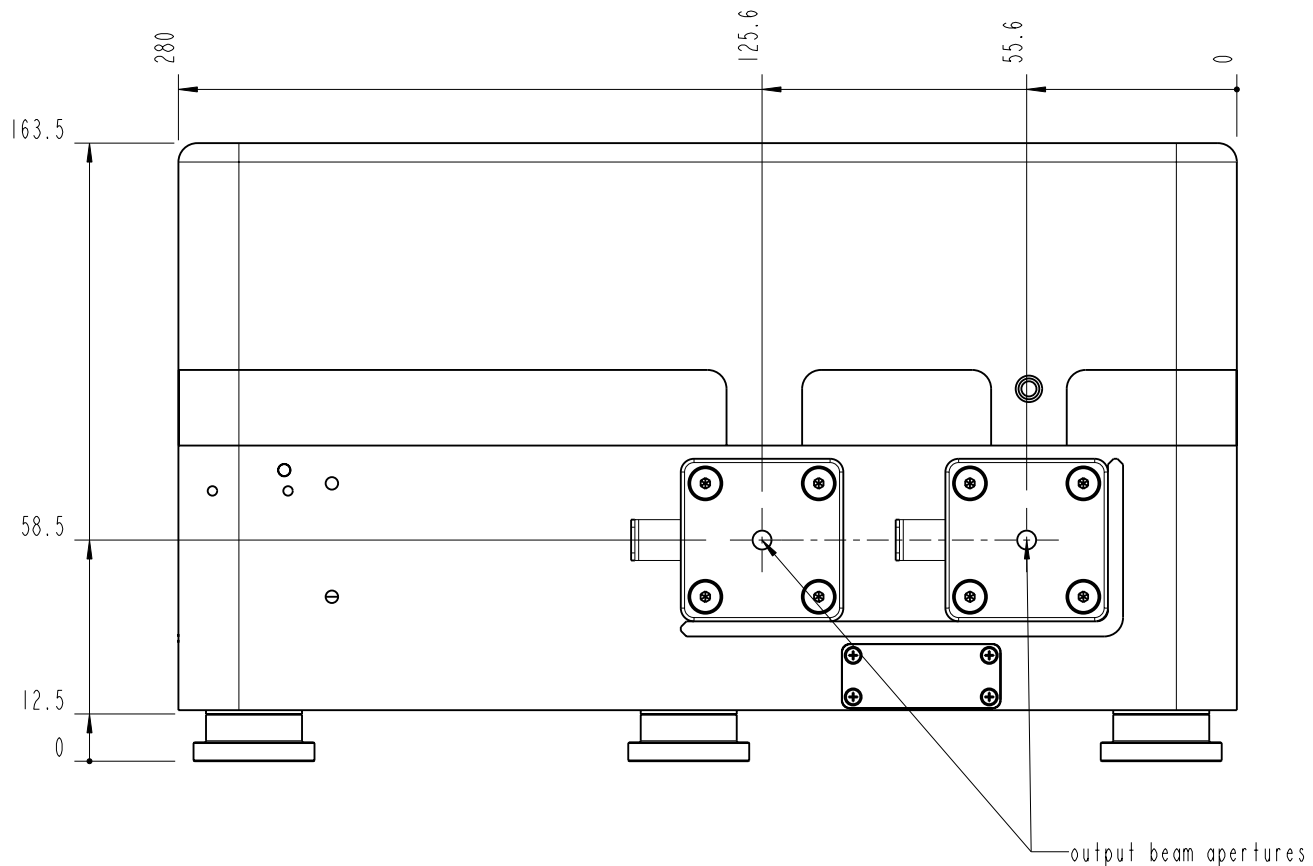

- FRONT -

		Lochamer Schlag 19 D-82166 Graefelfing www.toplica.com Phone: +49(0)189 85837-0 Fax: +49(0)189 85837-200		title: Femto Fiber pro			
		page: 4 von 7	scale: 1:2	DIN 6-1 dimensions are in mm	dimensions without tolerance indication: DIN ISO 2768 mH		
The information contained in this drawing is the sole property of TOPTICA Photonics AG. Any reproduction in part or as a whole without the written permission of TOPTICA Photonics AG is prohibited.