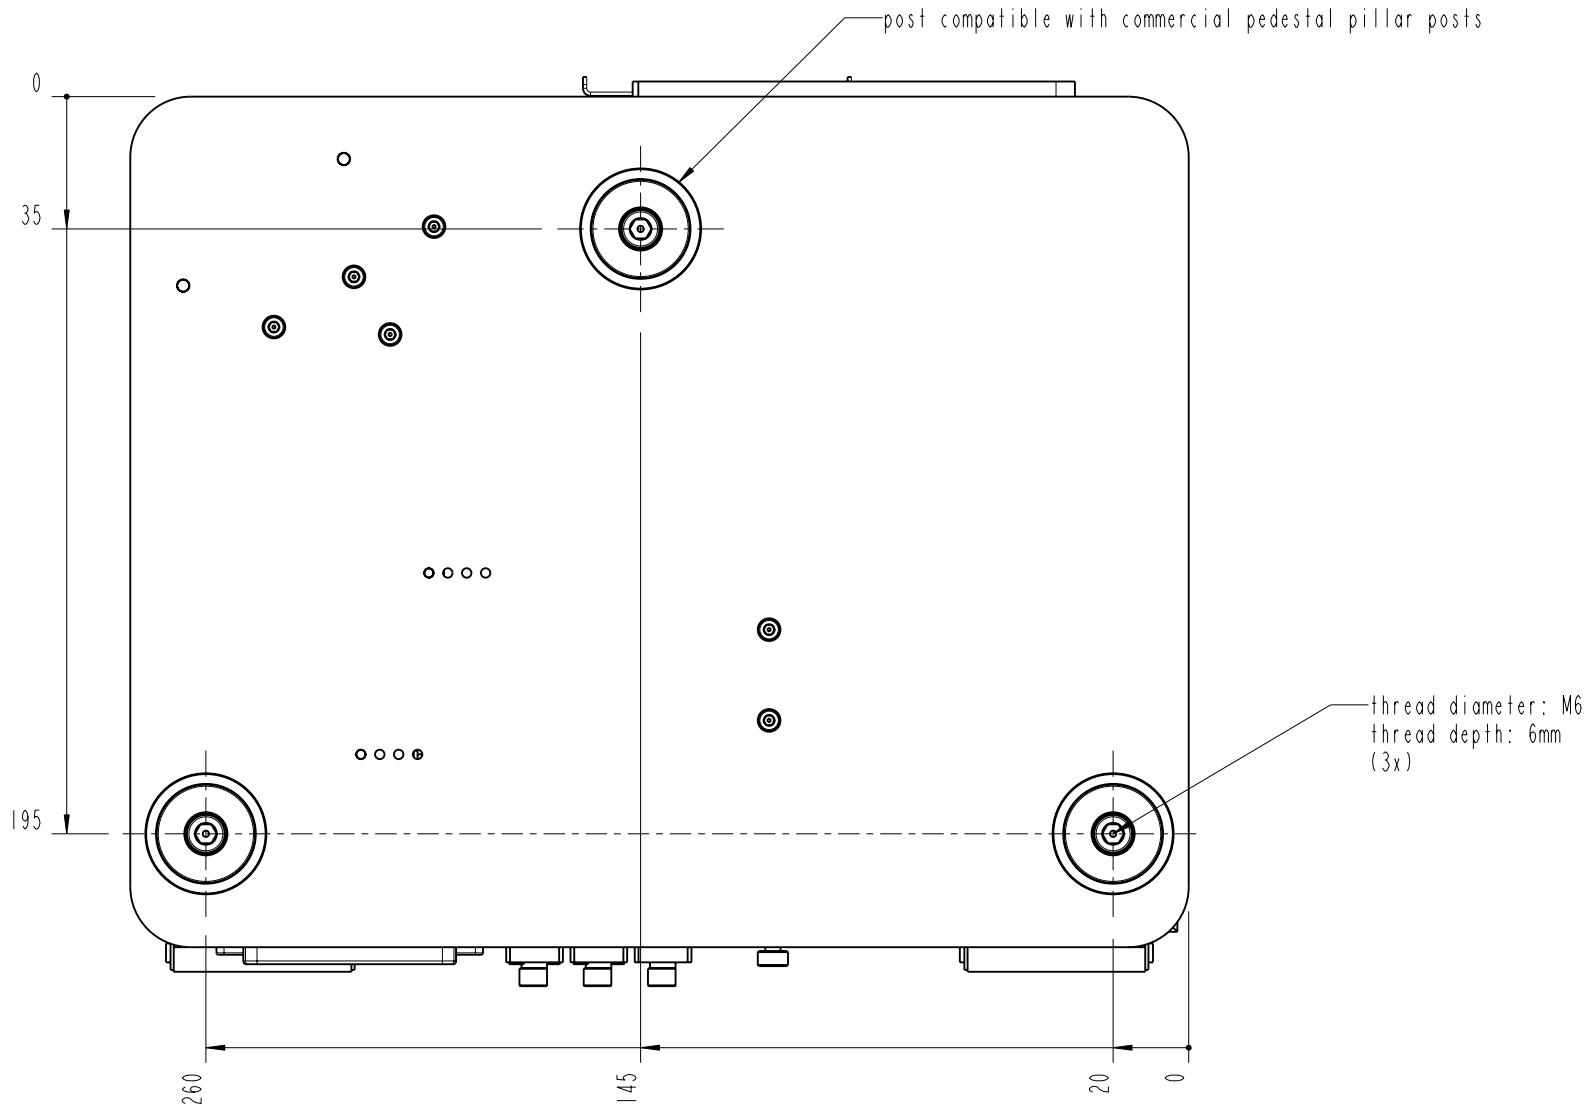

		Lochamer Schlag 19 D-82166 Graefelfing www.toptica.com Phone: +49(0)189 85837-0 Fax: +49(0)189 85837-200		title: Femto Fiber pro	
		page: 1 von 7	scale: 1:2	DIN 6-1  dimensions are in mm	dimensions without tolerance indication: DIN ISO 2768 mH
The information contained in this drawing is the sole property of TOPTICA Photonics AG. Any reproduction in part or as a whole without the written permission of TOPTICA Photonics AG is prohibited.					

- TOP -

		Lochamer Schlag 19 D-82166 Graefelfing www.toptica.com Phone: +49(0)189 85837-0 Fax: +49(0)189 85837-200		title: Femto Fiber pro	
		page: 2 von 7	scale: 1:2	DIN 6-1  dimensions are in mm	dimensions without tolerance indication: DIN ISO 2768 mH
The information contained in this drawing is the sole property of TOPTICA Photonics AG. Any reproduction in part or as a whole without the written permission of TOPTICA Photonics AG is prohibited.					

- BOTTOM -

		Lochamer Schlag 19 D-82166 Graefelfing www.toptica.com Phone: +49(0)189 85837-0 Fax: +49(0)189 85837-200		title: Femto Fiber pro	
		page: 3 von 7	scale: 1:2	DIN 6-1 dimensions are in mm	dimensions without tolerance indication: DIN ISO 2768 mH
The information contained in this drawing is the sole property of TOPTICA Photonics AG. Any reproduction in part or as a whole without the written permission of TOPTICA Photonics AG is prohibited.					