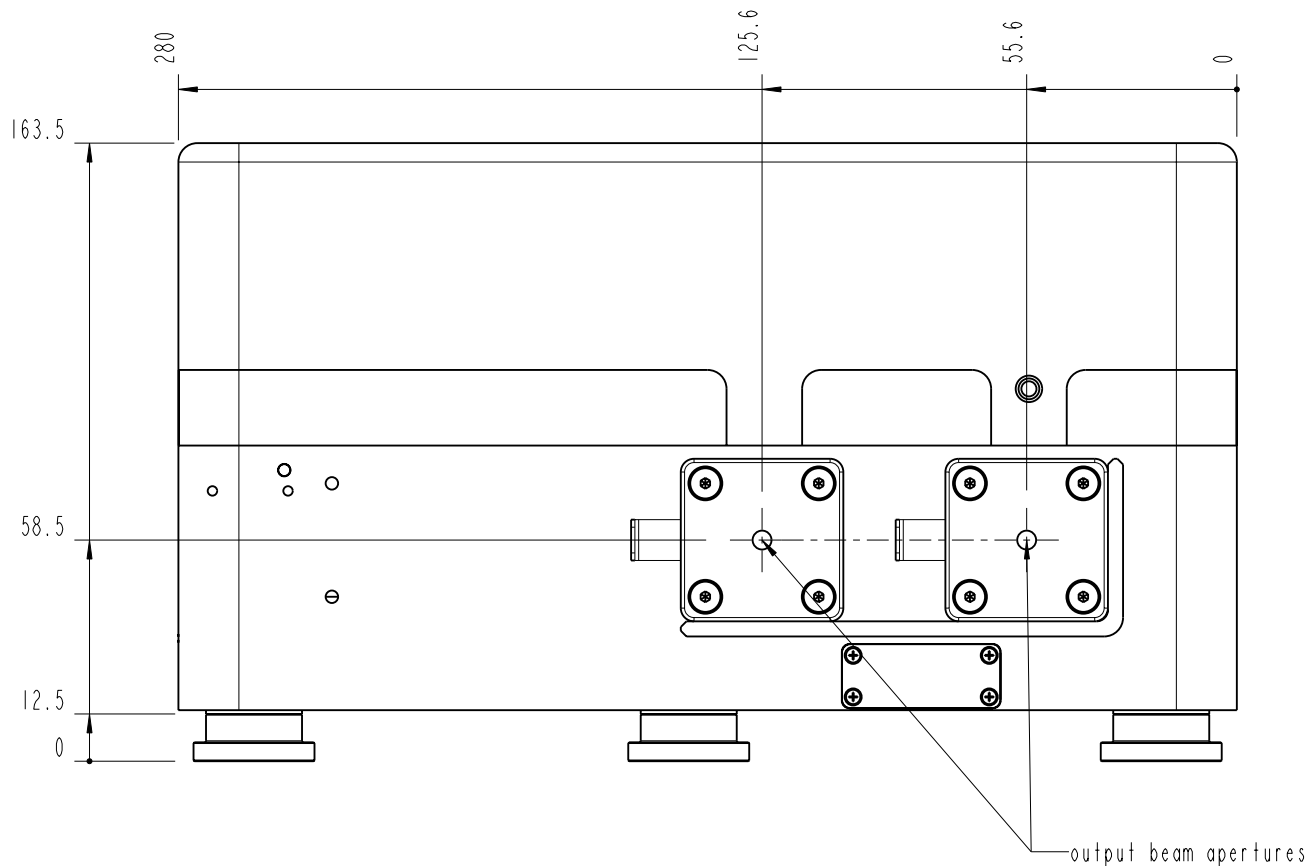

		Lochamer Schlag 19 D-82166 Graefelfing www.toptica.com Phone: +49(0)189 85837-0 Fax: +49(0)189 85837-200		title: <b>Femto Fiber pro</b>	
		page: 1 von 7	scale: 1:2	DIN 6-1  dimensions are in mm	dimensions without tolerance indication: DIN ISO 2768 mH
The information contained in this drawing is the sole property of TOPTICA Photonics AG. Any reproduction in part or as a whole without the written permission of TOPTICA Photonics AG is prohibited.					

- TOP -

		Lochamer Schlag 19 D-82166 Graefelfing www.toptica.com Phone: +49(0)189 85837-0 Fax: +49(0)189 85837-200		title: <b>Femto Fiber pro</b>	
		page: 2 von 7	scale: 1:2	DIN 6-1  dimensions are in mm	dimensions without tolerance indication: DIN ISO 2768 mH
The information contained in this drawing is the sole property of TOPTICA Photonics AG. Any reproduction in part or as a whole without the written permission of TOPTICA Photonics AG is prohibited.					

- BOTTOM -

		Lochamer Schlag 19 D-82166 Graefelfing www.topica.com Phone: +49(0)189 85837-0 Fax: +49(0)189 85837-200		title: <b>Femto Fiber pro</b>	
		page: 3 von 7	scale: 1:2	DIN 6-1 dimensions are in mm	dimensions without tolerance indication: DIN ISO 2768 mH
The information contained in this drawing is the sole property of TOPTICA Photonics AG. Any reproduction in part or as a whole without the written permission of TOPTICA Photonics AG is prohibited.					