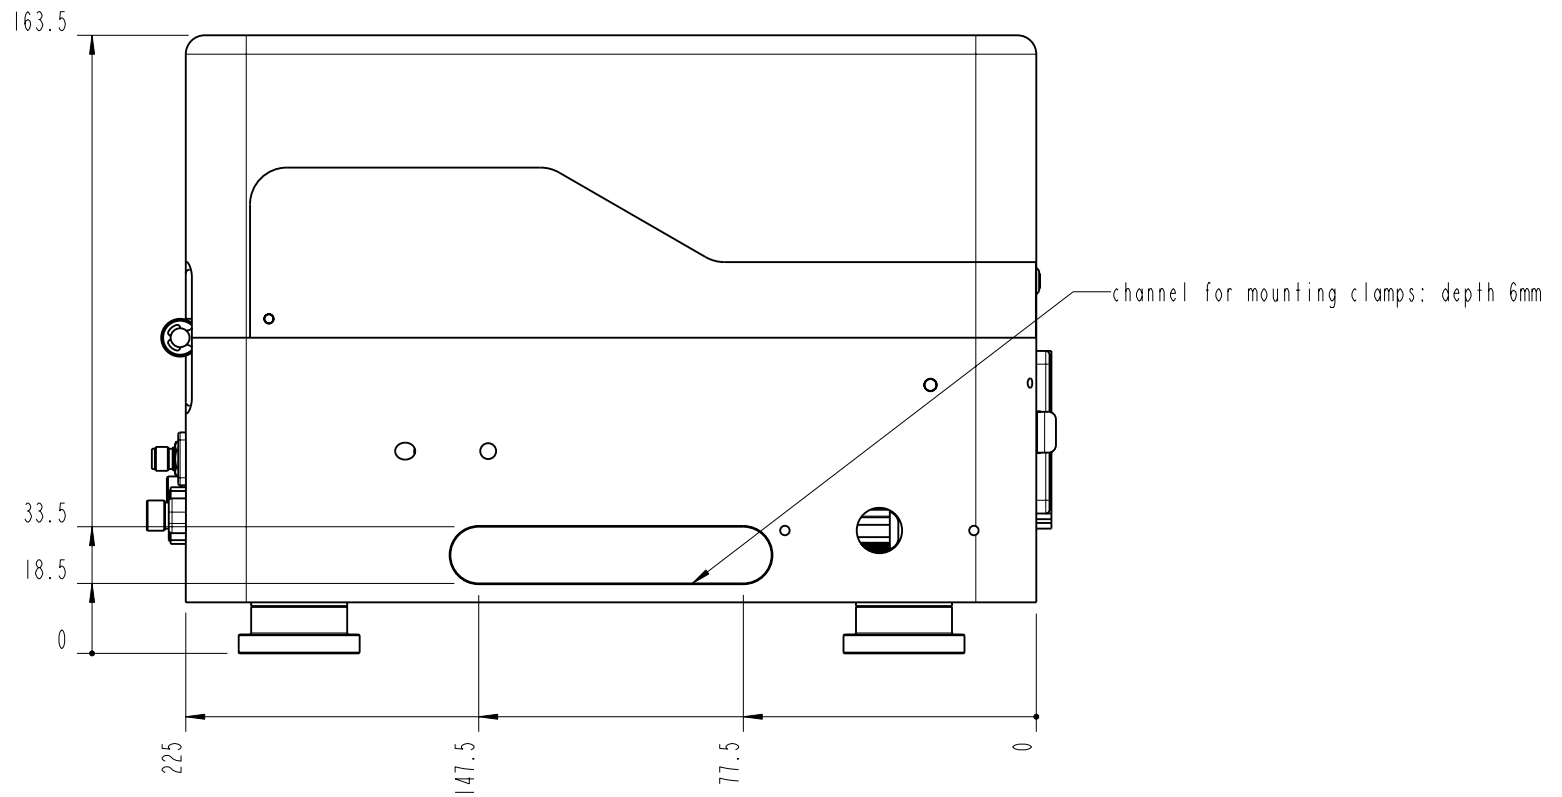

- RIGHT -

		Lochamer Schlag 19 D-82166 Graefelfing www.topica.com Phone: +49(0)189 85837-0 Fax: +49(0)189 85837-200		title: Femto Fiber pro			
		page: 6 von 7	scale: 1:2	DIN 6-1 dimensions are in mm	dimensions without tolerance indication: DIN ISO 2768 mH		
The information contained in this drawing is the sole property of TOPTICA Photonics AG. Any reproduction in part or as a whole without the written permission of TOPTICA Photonics AG is prohibited.