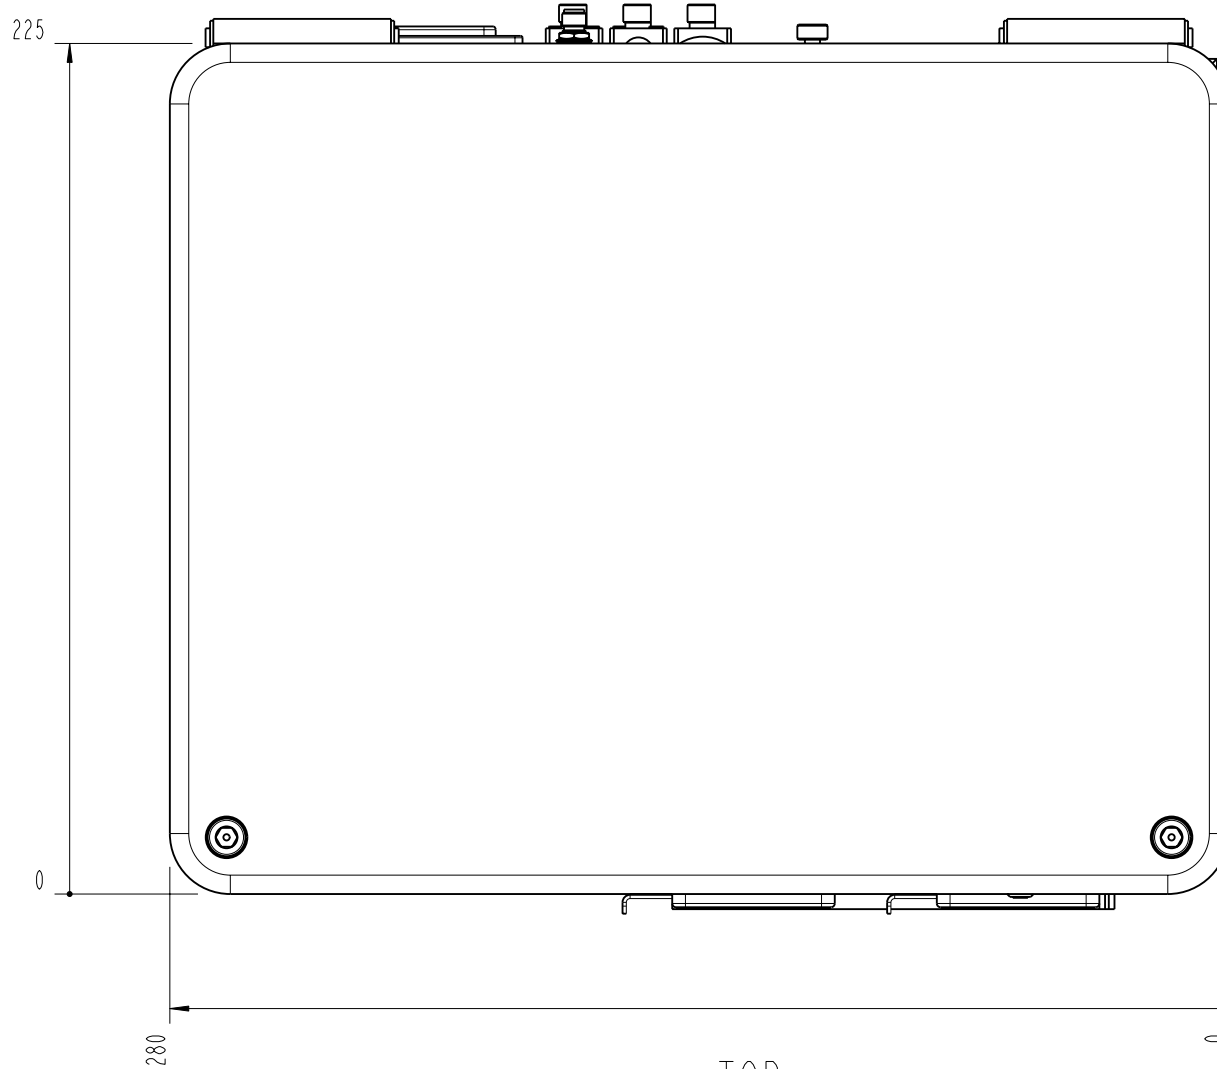

		Lochamer Schlag 19 D-82166 Graefelfing www.toptica.com Phone: +49(0)189 85837-0 Fax: +49(0)189 85837-200		title: Femto Fiber pro	
		page: 1 von 7	scale: 1:2	DIN 6-1  dimensions are in mm	dimensions without tolerance indication: DIN ISO 2768 mH
The information contained in this drawing is the sole property of TOPTICA Photonics AG. Any reproduction in part or as a whole without the written permission of TOPTICA Photonics AG is prohibited.					

- TOP -

		Lochamer Schlag 19 D-82166 Graefelfing www.toptica.com Phone: +49(0)189 85837-0 Fax: +49(0)189 85837-200		title: Femto Fiber pro	
		page: 2 von 7	scale: 1:2	DIN 6-1  dimensions are in mm	dimensions without tolerance indication: DIN ISO 2768 mH
The information contained in this drawing is the sole property of TOPTICA Photonics AG. Any reproduction in part or as a whole without the written permission of TOPTICA Photonics AG is prohibited.					