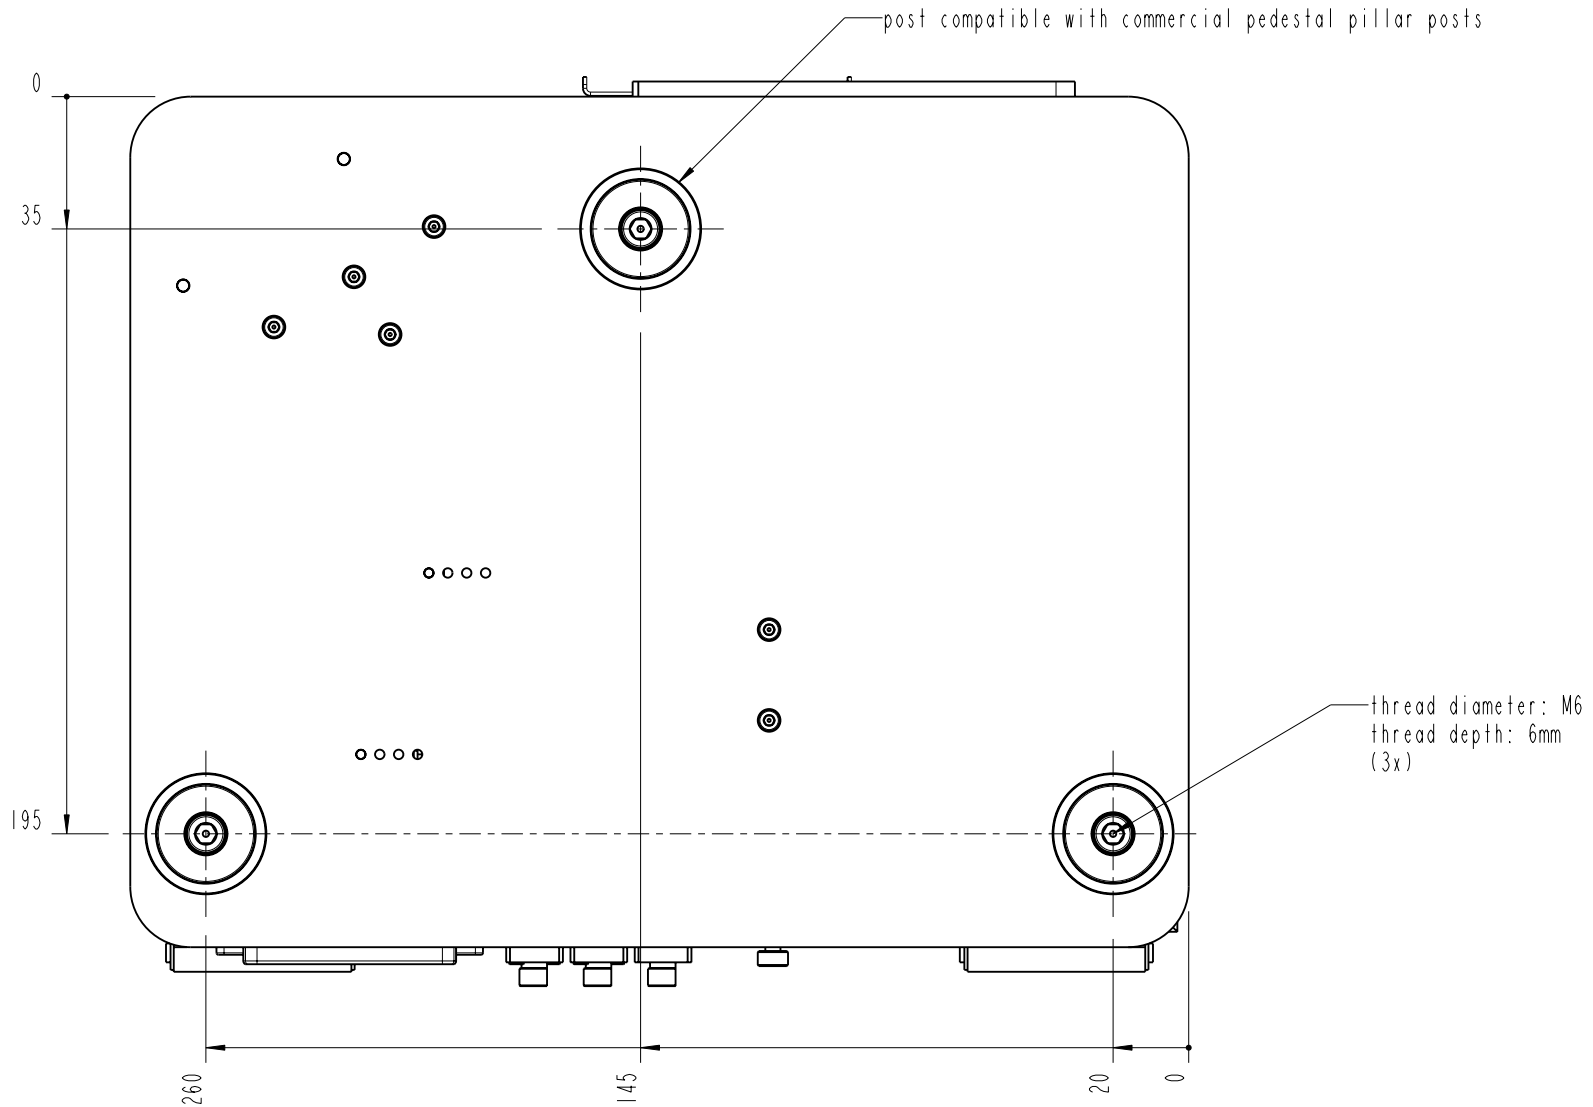

		Lochamer Schlag 19 D-82166 Graefelfing www.toptica.com Phone: +49(0)189 85837-0 Fax: +49(0)189 85837-200		title: <b>Femto Fiber pro</b>	
		page: 1 von 7	scale: 1:2	DIN 6-1  dimensions are in mm	dimensions without tolerance indication: DIN ISO 2768 mH
The information contained in this drawing is the sole property of TOPTICA Photonics AG. Any reproduction in part or as a whole without the written permission of TOPTICA Photonics AG is prohibited.					

- TOP -

		Lochamer Schlag 19 D-82166 Graefelfing www.toptica.com Phone: +49(0)189 85837-0 Fax: +49(0)189 85837-200		title: <b>Femto Fiber pro</b>	
		page: 2 von 7	scale: 1:2	DIN 6-1  dimensions are in mm	dimensions without tolerance indication: DIN ISO 2768 mH
The information contained in this drawing is the sole property of TOPTICA Photonics AG. Any reproduction in part or as a whole without the written permission of TOPTICA Photonics AG is prohibited.					

- BOTTOM -

		Lochamer Schlag 19 D-82166 Graefelfing www.topica.com Phone: +49(0)189 85837-0 Fax: +49(0)189 85837-200		title: <b>Femto Fiber pro</b>	
		page: 3 von 7	scale: 1:2	DIN 6-1 dimensions are in mm	dimensions without tolerance indication: DIN ISO 2768 mH
The information contained in this drawing is the sole property of TOPTICA Photonics AG. Any reproduction in part or as a whole without the written permission of TOPTICA Photonics AG is prohibited.					

- FRONT -

		Lochamer Schlag 19 D-82166 Graefelfing www.toplica.com Phone: +49(0)189 85837-0 Fax: +49(0)189 85837-200		title: <b>Femto Fiber pro</b>	
		page: 4 von 7	scale: 1:2	DIN 6-1  dimensions are in mm	dimensions without tolerance indication: DIN ISO 2768 mH
The information contained in this drawing is the sole property of TOPTICA Photonics AG. Any reproduction in part or as a whole without the written permission of TOPTICA Photonics AG is prohibited.					