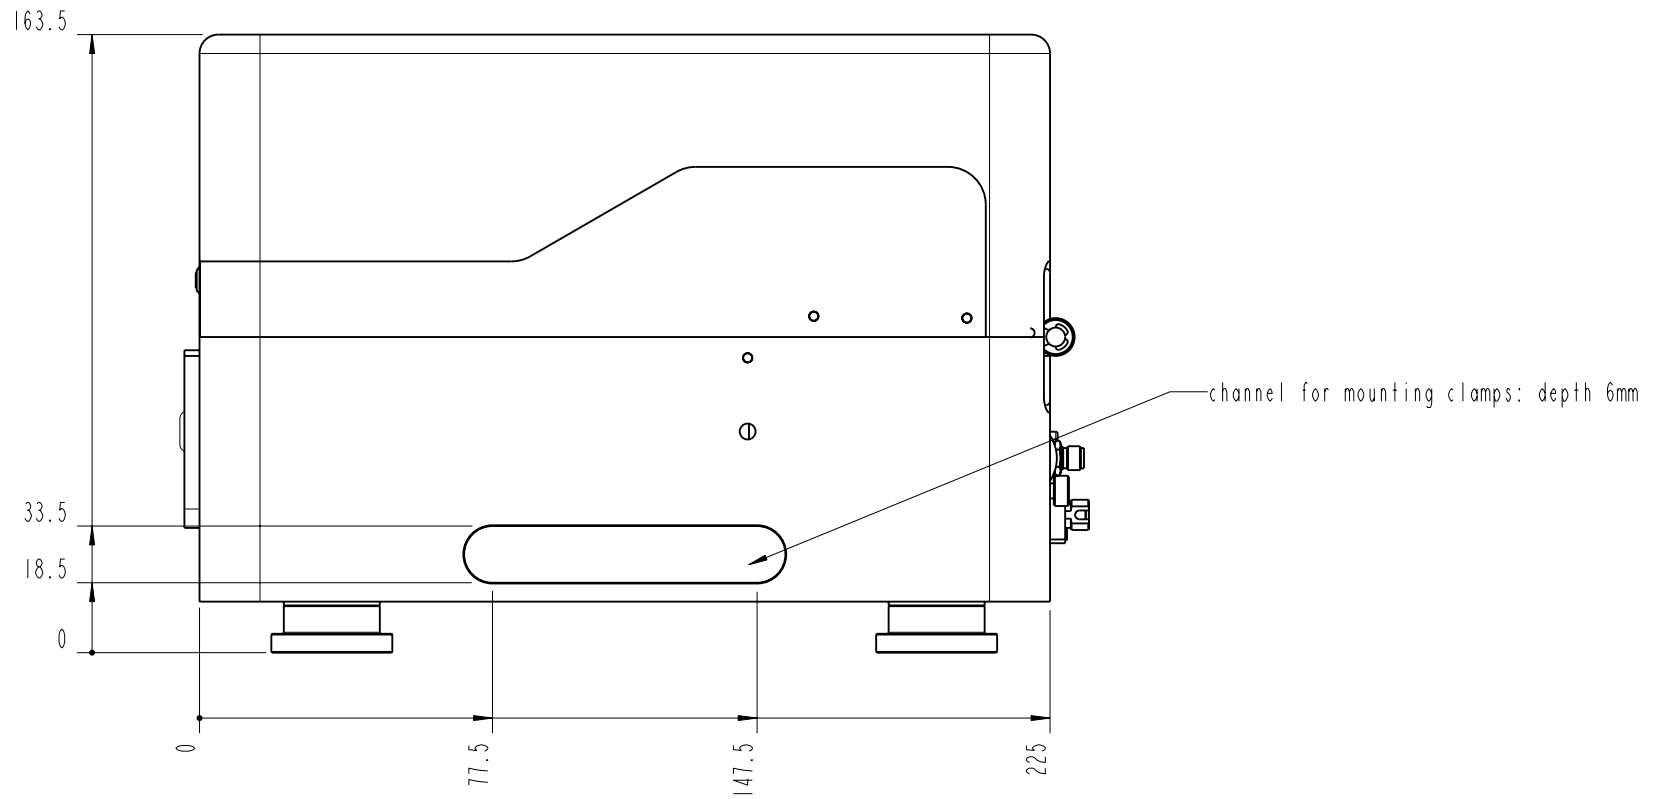

- LEFT -

		Lochamer Schlag 19 D-82166 Graefelfing www.toptica.com Phone: +49(0)189 85837-0 Fax: +49(0)189 85837-200		title: Femto Fiber pro			
		page: 7 von 7	scale: 1:2	DIN 6-1 dimensions are in mm	dimensions without tolerance indication: DIN ISO 2768 mH		
The information contained in this drawing is the sole property of TOPTICA Photonics AG. Any reproduction in part or as a whole without the written permission of TOPTICA Photonics AG is prohibited.