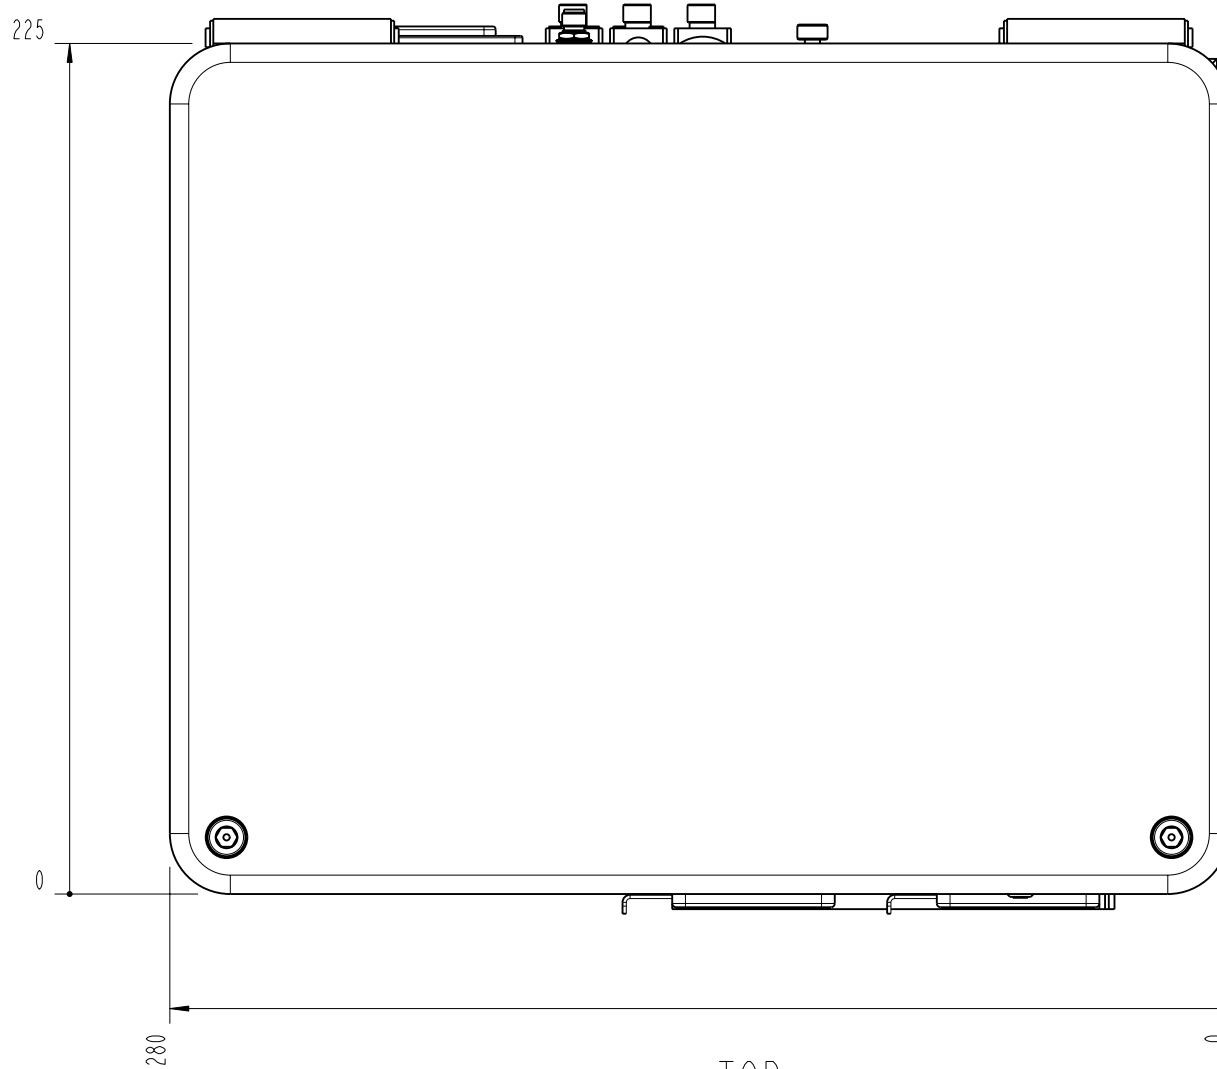

		Lochamer Schlag 19 D-82166 Graefelfing www.toptica.com Phone: +49(0)189 85837-0 Fax: +49(0)189 85837-200		title: <b>Femto Fiber pro</b>	
		page: 1 von 7	scale: 1:2	DIN 6-1  dimensions are in mm	dimensions without tolerance indication: DIN ISO 2768 mH
The information contained in this drawing is the sole property of TOPTICA Photonics AG. Any reproduction in part or as a whole without the written permission of TOPTICA Photonics AG is prohibited.					

- TOP -

		Lochamer Schlag 19 D-82166 Graefelfing www.toptica.com Phone: +49(0)189 85837-0 Fax: +49(0)189 85837-200		title: <b>Femto Fiber pro</b>	
		page: 2 von 7	scale: 1:2	DIN 6-1  dimensions are in mm	dimensions without tolerance indication: DIN ISO 2768 mH
The information contained in this drawing is the sole property of TOPTICA Photonics AG. Any reproduction in part or as a whole without the written permission of TOPTICA Photonics AG is prohibited.					