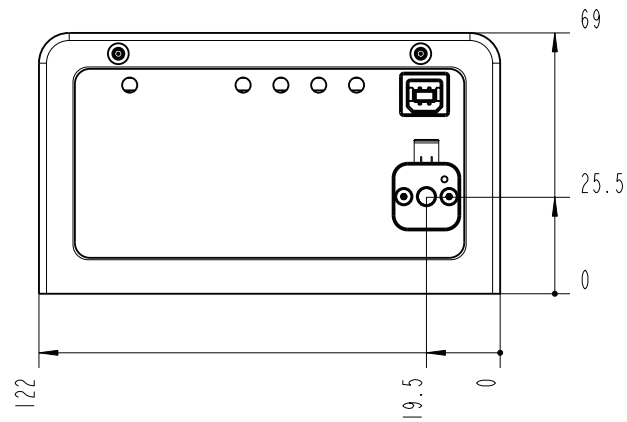

		Lochamer Schlag 19 D-82166 Graefelfing www.toptica.com Phone: +49(0)189 85837-0 Fax: +49(0)189 85837-200	title: <b>FemtoFerb 780</b>
page: 1 von 10	scale: 1:2	DIN 6-1  dimensions are in mm	dimensions without tolerance indication: DIN ISO 2768 mH
The information contained in this drawing is the sole property of TOPTICA Photonics AG. Any reproduction in part or as a whole without the written permission of TOPTICA Photonics AG is prohibited.			

- TOP -

		Lochhamer Schlag 19 D-82166 Graefelfing www.toptica.com Phone: +49(0)189 85837-0 Fax: +49(0)189 85837-200	title: <b>FemtoFerb 780</b>
page: 2 von 10	scale: 4:5	DIN 6-1  dimensions are in mm	dimensions without tolerance indication: DIN ISO 2768 mH
The information contained in this drawing is the sole property of TOPTICA Photonics AG. Any reproduction in part or as a whole without the written permission of TOPTICA Photonics AG is prohibited.			

- BOTTOM -

		Lochhamer Schlag 19 D-82166 Graefelfing www.toptica.com Phone: +49(0)189 85837-0 Fax: +49(0)189 85837-200		title: <b>FemtoFerb 780</b>	
		page: 3 von 10	scale: 1:2	DIN 6-1  dimensions are in mm	dimensions without tolerance indication: DIN ISO 2768 mH
The information contained in this drawing is the sole property of TOPTICA Photonics AG. Any reproduction in part or as a whole without the written permission of TOPTICA Photonics AG is prohibited.					