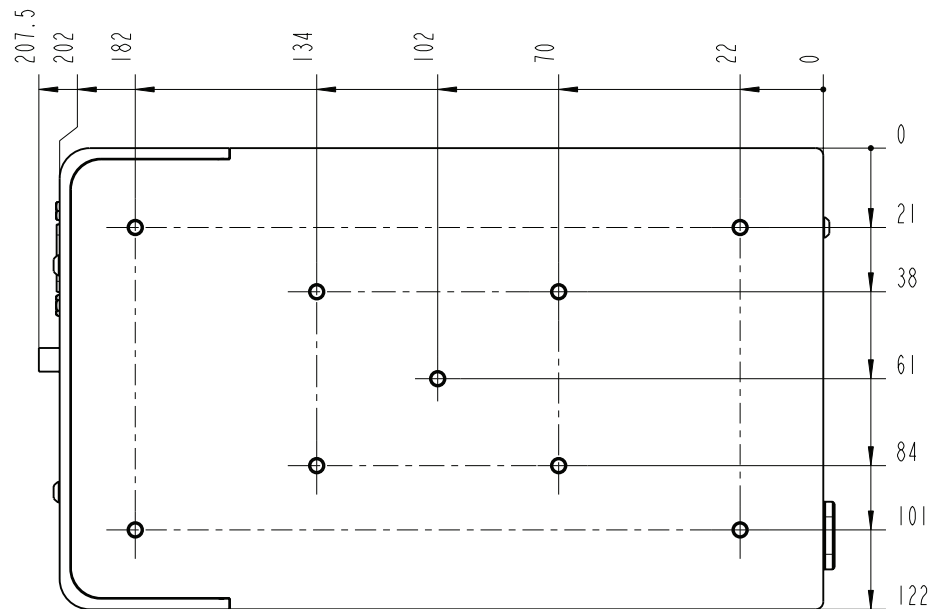

		Lochamer Schlag 19 D-82166 Graefelfing www.toptica.com Phone: +49(0)189 85837-0 Fax: +49(0)189 85837-200	title: <b>FemtoFerb 780</b>
page: 1 von 10	scale: 1:2	DIN 6-1  dimensions are in mm	dimensions without tolerance indication: DIN ISO 2768 mH
The information contained in this drawing is the sole property of TOPTICA Photonics AG. Any reproduction in part or as a whole without the written permission of TOPTICA Photonics AG is prohibited.			

- TOP -

		Lochhamer Schlag 19 D-82166 Graefelfing www.toptica.com Phone: +49(0)189 85837-0 Fax: +49(0)189 85837-200	title: <b>FemtoFerb 780</b>
page: 2 von 10	scale: 4:5	DIN 6-1  dimensions are in mm	dimensions without tolerance indication: DIN ISO 2768 mH
The information contained in this drawing is the sole property of TOPTICA Photonics AG. Any reproduction in part or as a whole without the written permission of TOPTICA Photonics AG is prohibited.			

- BOTTOM -

		Lochhamer Schlag 19 D-82166 Graefelfing www.toptica.com Phone: +49(0)189 85837-0 Fax: +49(0)189 85837-200		title: <b>FemtoFerb 780</b>	
		page: 3 von 10	scale: 1:2	DIN 6-1  dimensions are in mm	dimensions without tolerance indication: DIN ISO 2768 mH
The information contained in this drawing is the sole property of TOPTICA Photonics AG. Any reproduction in part or as a whole without the written permission of TOPTICA Photonics AG is prohibited.					

- FRONT -

		Lochhamer Schlag 19 D-82166 Graefelfing www.toptica.com Phone: +49(0)189 85837-0 Fax: +49(0)189 85837-200		title: <b>FemtoFerb 780</b>	
		page: 4 von 10	scale: 1:2	DIN 6-1  dimensions are in mm	dimensions without tolerance indication: DIN ISO 2768 mH
The information contained in this drawing is the sole property of TOPTICA Photonics AG. Any reproduction in part or as a whole without the written permission of TOPTICA Photonics AG is prohibited.					