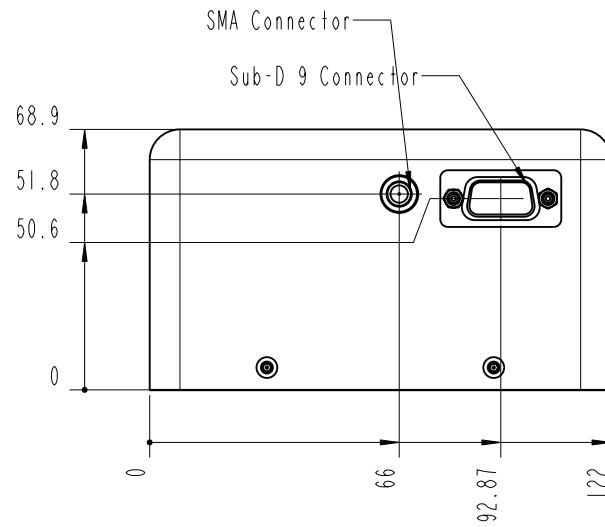

- TOP -

		Lochhamer Schlag 19 D-82166 Graefelfing www.toptica.com Phone: +49(0)189 85837-0 Fax: +49(0)189 85837-200	title: <b>FemtoFerb 780</b>
page: 2 von 10	scale: 4:5	DIN 6-1  dimensions are in mm	dimensions without tolerance indication: DIN ISO 2768 mH
The information contained in this drawing is the sole property of TOPTICA Photonics AG. Any reproduction in part or as a whole without the written permission of TOPTICA Photonics AG is prohibited.			

- BOTTOM -

		Lochhamer Schlag 19 D-82166 Graefelfing www.toptica.com Phone: +49(0)189 85837-0 Fax: +49(0)189 85837-200		title: <b>FemtoFerb 780</b>	
		page: 3 von 10	scale: 1:2	DIN 6-1  dimensions are in mm	dimensions without tolerance indication: DIN ISO 2768 mH
The information contained in this drawing is the sole property of TOPTICA Photonics AG. Any reproduction in part or as a whole without the written permission of TOPTICA Photonics AG is prohibited.					

- FRONT -

		Lochhamer Schlag 19 D-82166 Graefelfing www.toptica.com Phone: +49(0)189 85837-0 Fax: +49(0)189 85837-200		title: <b>FemtoFerb 780</b>	
		page: 4 von 10	scale: 1:2	DIN 6-1  dimensions are in mm	dimensions without tolerance indication: DIN ISO 2768 mH
The information contained in this drawing is the sole property of TOPTICA Photonics AG. Any reproduction in part or as a whole without the written permission of TOPTICA Photonics AG is prohibited.					