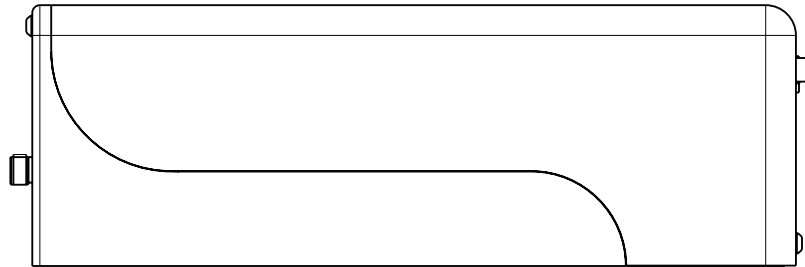

- LEFT -

		Lochhamer Schlag 19 D-82166 Graefelfing www.toptica.com Phone: +49(0)189 85837-0 Fax: +49(0)189 85837-200	title: FemtoFerb 1550 Dual
page: 7 von 10	scale: 1:2	DIN 6-1 dimensions are in mm	dimensions without tolerance indication: DIN ISO 2768 mH
The information contained in this drawing is the sole property of TOPTICA Photonics AG. Any reproduction in part or as a whole without the written permission of TOPTICA Photonics AG is prohibited.