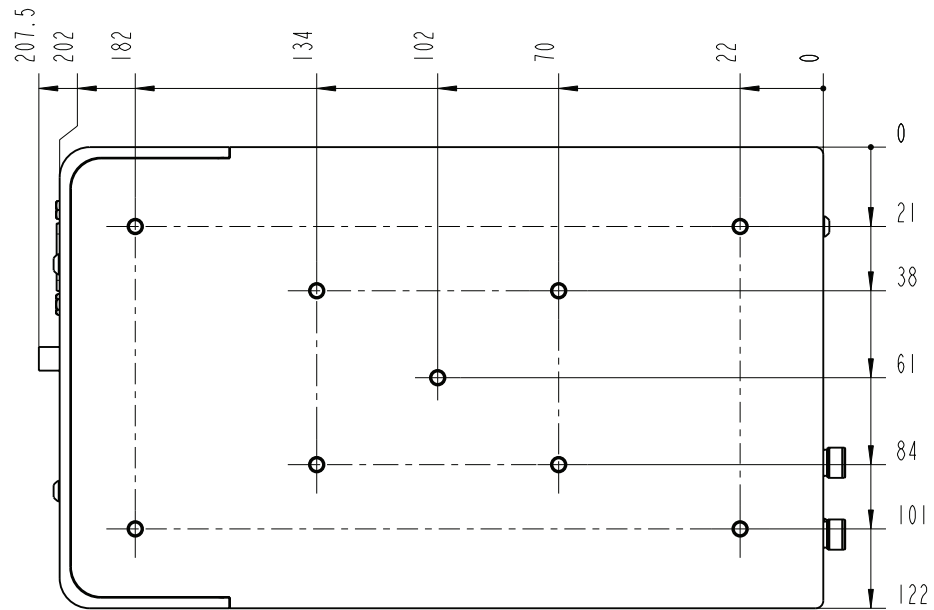

		Lochamer Schlag 19 D-82166 Graefelfing www.toptica.com Phone: +49(0)189 85837-0 Fax: +49(0)189 85837-200	title: FemtoFerb 1550 Dual
page: 1 von 10	scale: 1:2	DIN 6-1  dimensions are in mm	dimensions without tolerance indication: DIN ISO 2768 mH
The information contained in this drawing is the sole property of TOPTICA Photonics AG. Any reproduction in part or as a whole without the written permission of TOPTICA Photonics AG is prohibited.			

- TOP -

		Lochhamer Schlag 19 D-82166 Graefelfing www.toptica.com Phone: +49(0)189 85837-0 Fax: +49(0)189 85837-200		title: FemtoFerb 1550 Dual
		page: 2 von 10	scale: 4:5	DIN 6-1  dimensions are in mm
The information contained in this drawing is the sole property of TOPTICA Photonics AG. Any reproduction in part or as a whole without the written permission of TOPTICA Photonics AG is prohibited.				

- BOTTOM -

		Lochhamer Schlag 19 D-82166 Graefelfing www.toptica.com Phone: +49(0)189 85837-0 Fax: +49(0)189 85837-200		title: FemtoFerb 1550 Dual	
		page: 3 von 10	scale: 1:2	DIN 6-1  dimensions are in mm	dimensions without tolerance indication: DIN ISO 2768 mH
The information contained in this drawing is the sole property of TOPTICA Photonics AG. Any reproduction in part or as a whole without the written permission of TOPTICA Photonics AG is prohibited.					