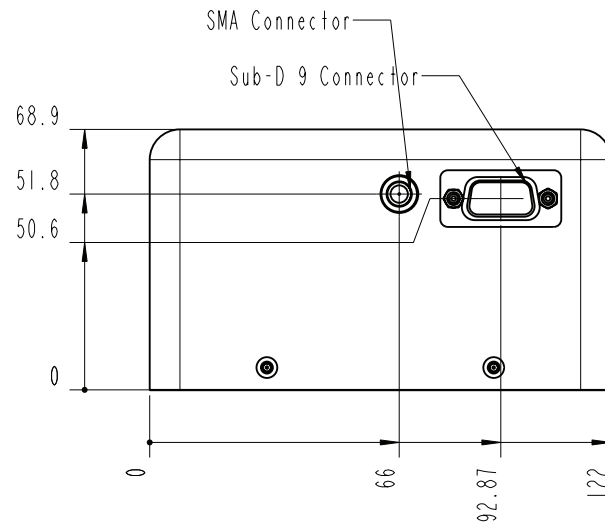

- BACK -

		Lochhamer Schlag 19 D-82166 Graefelfing www.toptica.com Phone: +49(0)189 85837-0 Fax: +49(0)189 85837-200		title: FemtoFerb 1550 Dual			
		page: 5 von 10	scale: 1:2	DIN 6-1 dimensions are in mm	dimensions without tolerance indication: DIN ISO 2768 mH		
The information contained in this drawing is the sole property of TOPTICA Photonics AG. Any reproduction in part or as a whole without the written permission of TOPTICA Photonics AG is prohibited.