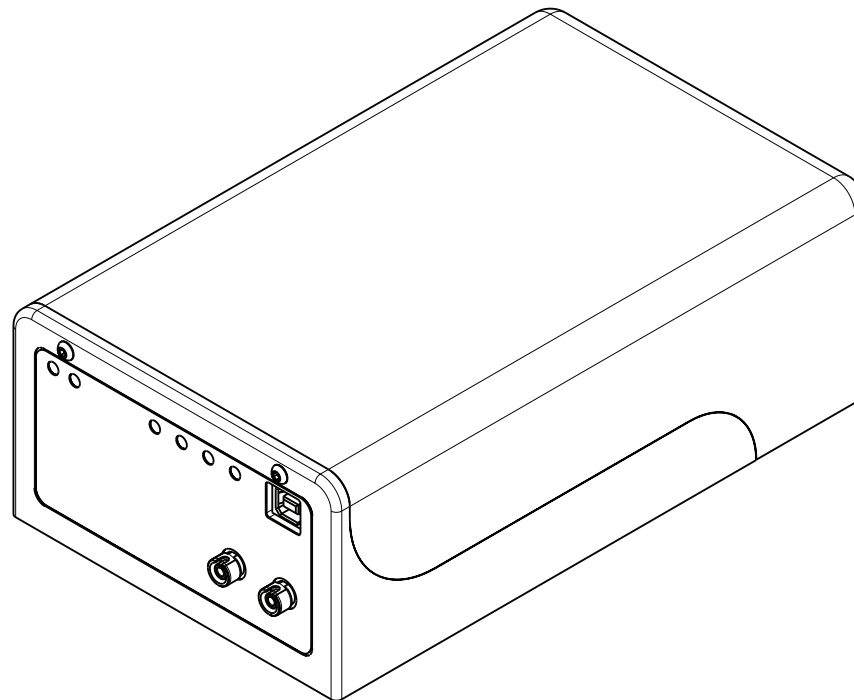

Lochhamer Schlag 19 D-82166 Graefelfing www.toptica.com Phone: +49(0)189 85837-0 Fax: +49(0)189 85837-200		title: FemtoFerb 1550 Dual	
		page: 8 von 10	scale: 1:2	DIN 6-1 dimensions are in mm	dimensions without tolerance indication: DIN ISO 2768 mH
The information contained in this drawing is the sole property of TOPTICA Photonics AG. Any reproduction in part or as a whole without the written permission of TOPTICA Photonics AG is prohibited.