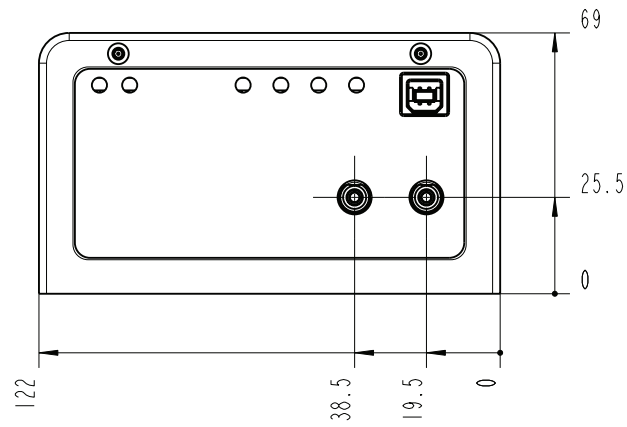

		Lochamer Schlag 19 D-82166 Graefelfing www.toptica.com Phone: +49(0)189 85837-0 Fax: +49(0)189 85837-200	title: FemtoFerb 1550 Dual
page: 1 von 10	scale: 1:2	DIN 6-1  dimensions are in mm	dimensions without tolerance indication: DIN ISO 2768 mH
The information contained in this drawing is the sole property of TOPTICA Photonics AG. Any reproduction in part or as a whole without the written permission of TOPTICA Photonics AG is prohibited.			

- TOP -

		Lochhamer Schlag 19 D-82166 Graefelfing www.toptica.com Phone: +49(0)189 85837-0 Fax: +49(0)189 85837-200		title: FemtoFerb 1550 Dual
		page: 2 von 10	scale: 4:5	DIN 6-1  dimensions are in mm
The information contained in this drawing is the sole property of TOPTICA Photonics AG. Any reproduction in part or as a whole without the written permission of TOPTICA Photonics AG is prohibited.				

- BOTTOM -

		Lochhamer Schlag 19 D-82166 Graefelfing www.toptica.com Phone: +49(0)189 85837-0 Fax: +49(0)189 85837-200		title: FemtoFerb 1550 Dual	
		page: 3 von 10	scale: 1:2	DIN 6-1  dimensions are in mm	dimensions without tolerance indication: DIN ISO 2768 mH
The information contained in this drawing is the sole property of TOPTICA Photonics AG. Any reproduction in part or as a whole without the written permission of TOPTICA Photonics AG is prohibited.					