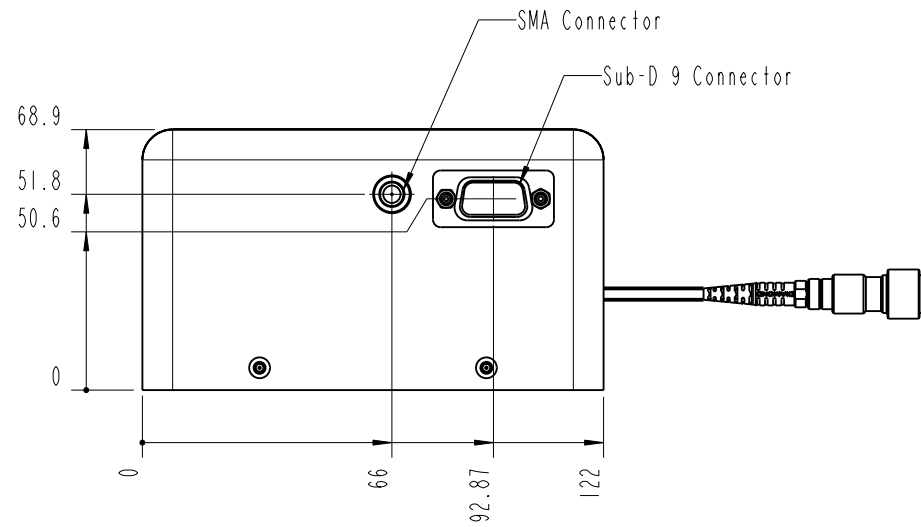

- BACK -

		Lochamer Schlag 19 D-82166 Graefelfing www.toptica.com Phone: +49(0)189 85837-0 Fax: +49(0)189 85837-200		title: FemtoFerb 1560			
		page: 5 von 7	scale: 1:2	DIN 6-1 dimensions are in mm	dimensions without tolerance indication: DIN ISO 2768 mH		
The information contained in this drawing is the sole property of TOPTICA Photonics AG. Any reproduction in part or as a whole without the written permission of TOPTICA Photonics AG is prohibited.