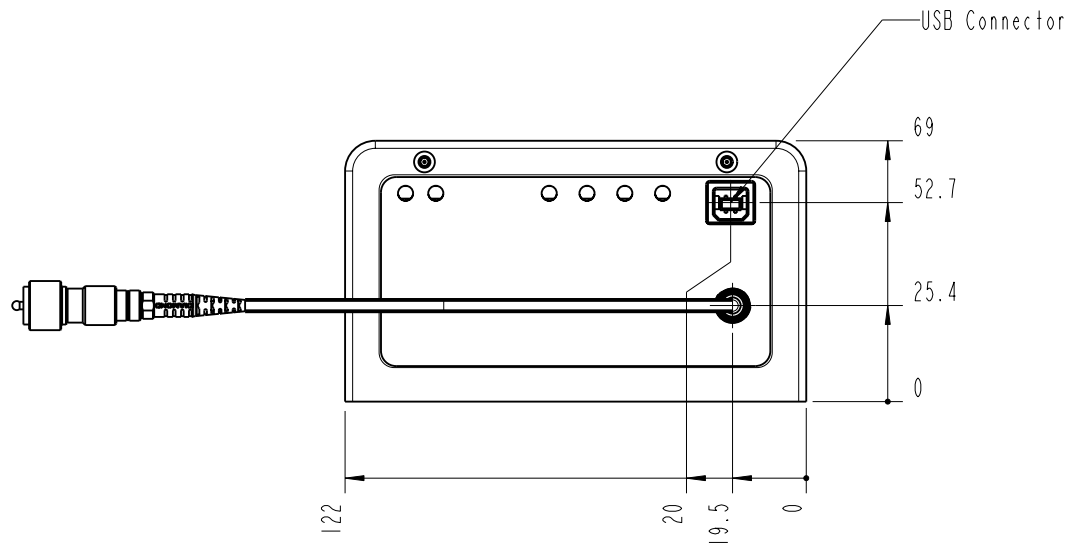

- FRONT -

		Lochamer Schlag 19 D-82166 Graefelfing www.toptica.com Phone: +49(0)189 85837-0 Fax: +49(0)189 85837-200		title: FemtoFerb 1560			
		page: 4 von 7	scale: 1:2	DIN 6-1 dimensions are in mm	dimensions without tolerance indication: DIN ISO 2768 mH		
The information contained in this drawing is the sole property of TOPTICA Photonics AG. Any reproduction in part or as a whole without the written permission of TOPTICA Photonics AG is prohibited.