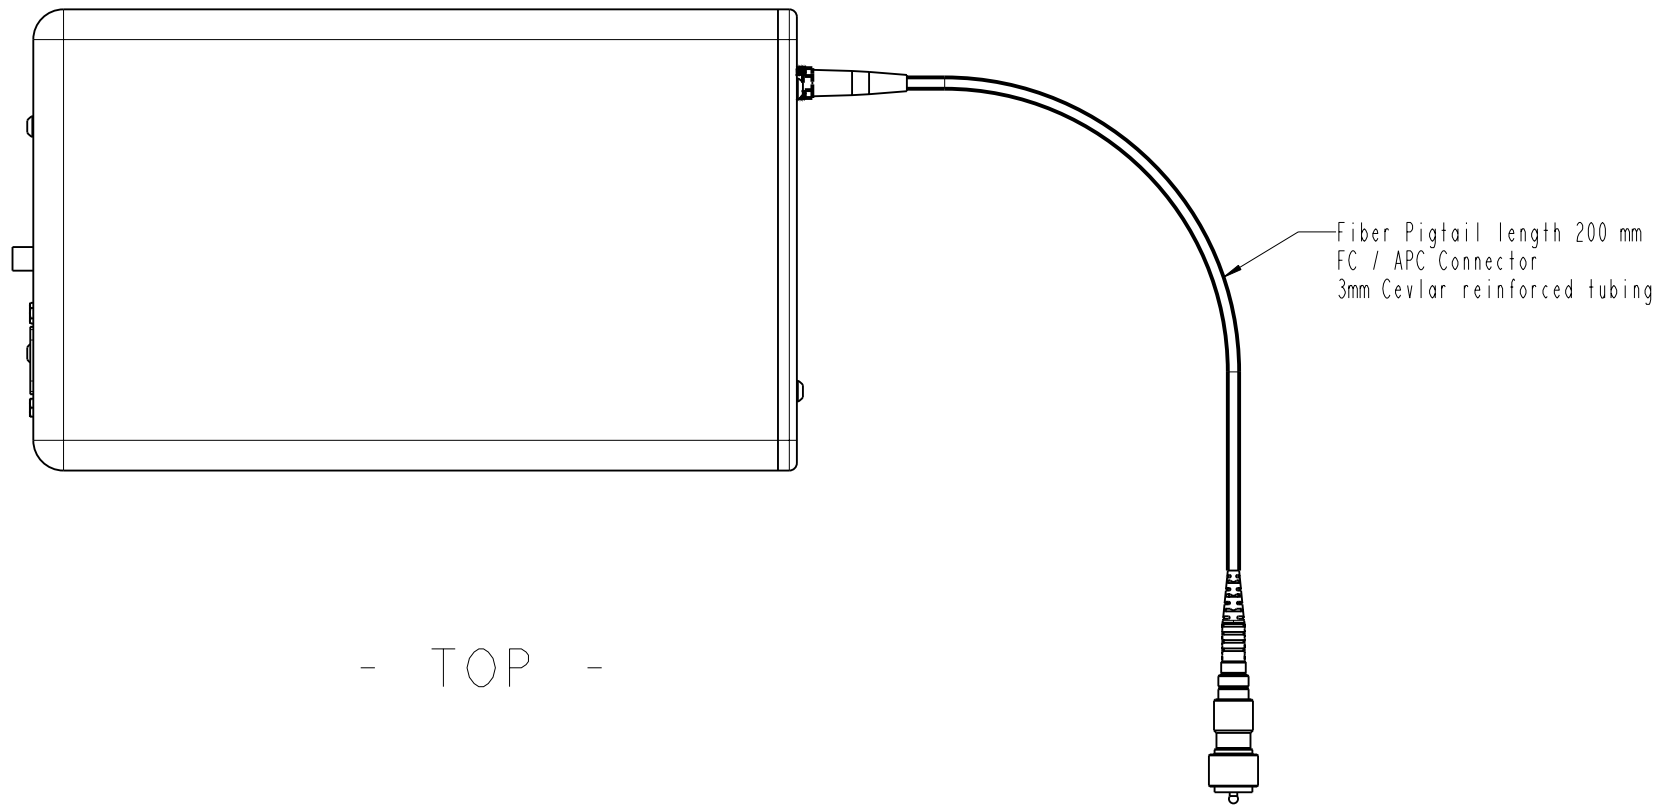

		Lochamer Schlag 19 D-82166 Graefelfing www.toptica.com Phone: +49(0)189 85837-0 Fax: +49(0)189 85837-200	title: FemtoFerb 1560
page: 1 von 7	scale: 1:2	DIN 6-1  dimensions are in mm	dimensions without tolerance indication: DIN ISO 2768 mH
The information contained in this drawing is the sole property of TOPTICA Photonics AG. Any reproduction in part or as a whole without the written permission of TOPTICA Photonics AG is prohibited.			