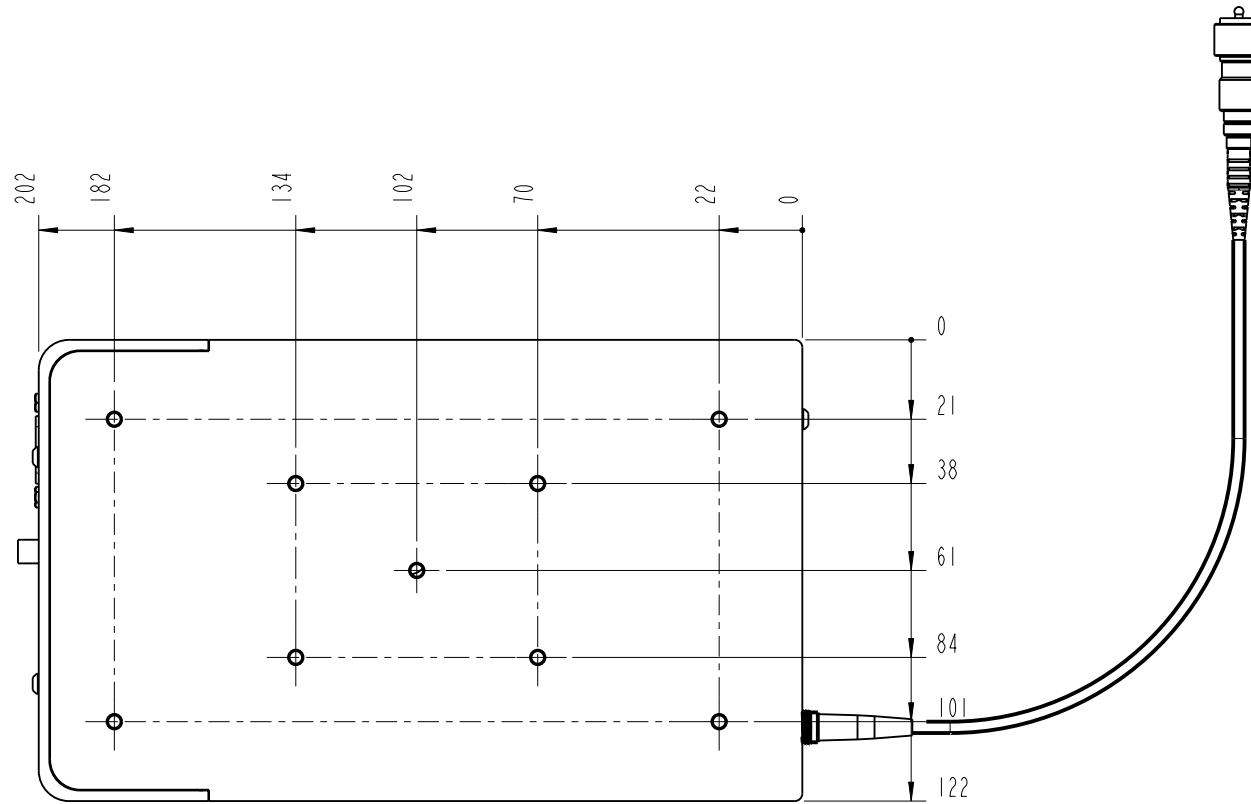

		Lochamer Schlag 19 D-82166 Graefelfing www.toptica.com Phone: +49(0)189 85837-0 Fax: +49(0)189 85837-200	title: FemtoFerb 1560
page: 1 von 7	scale: 1:2	DIN 6-1  dimensions are in mm	dimensions without tolerance indication: DIN ISO 2768 mH
The information contained in this drawing is the sole property of TOPTICA Photonics AG. Any reproduction in part or as a whole without the written permission of TOPTICA Photonics AG is prohibited.			

		Lochamer Schlag 19 D-82166 Graefelfing www.toptica.com Phone: +49(0)189 85837-0 Fax: +49(0)189 85837-200		title: FemtoFerb 1560	
		page: 2 von 7	scale: 1:2	DIN 6-1  dimensions are in mm	dimensions without tolerance indication: DIN ISO 2768 mH
The information contained in this drawing is the sole property of TOPTICA Photonics AG. Any reproduction in part or as a whole without the written permission of TOPTICA Photonics AG is prohibited.					