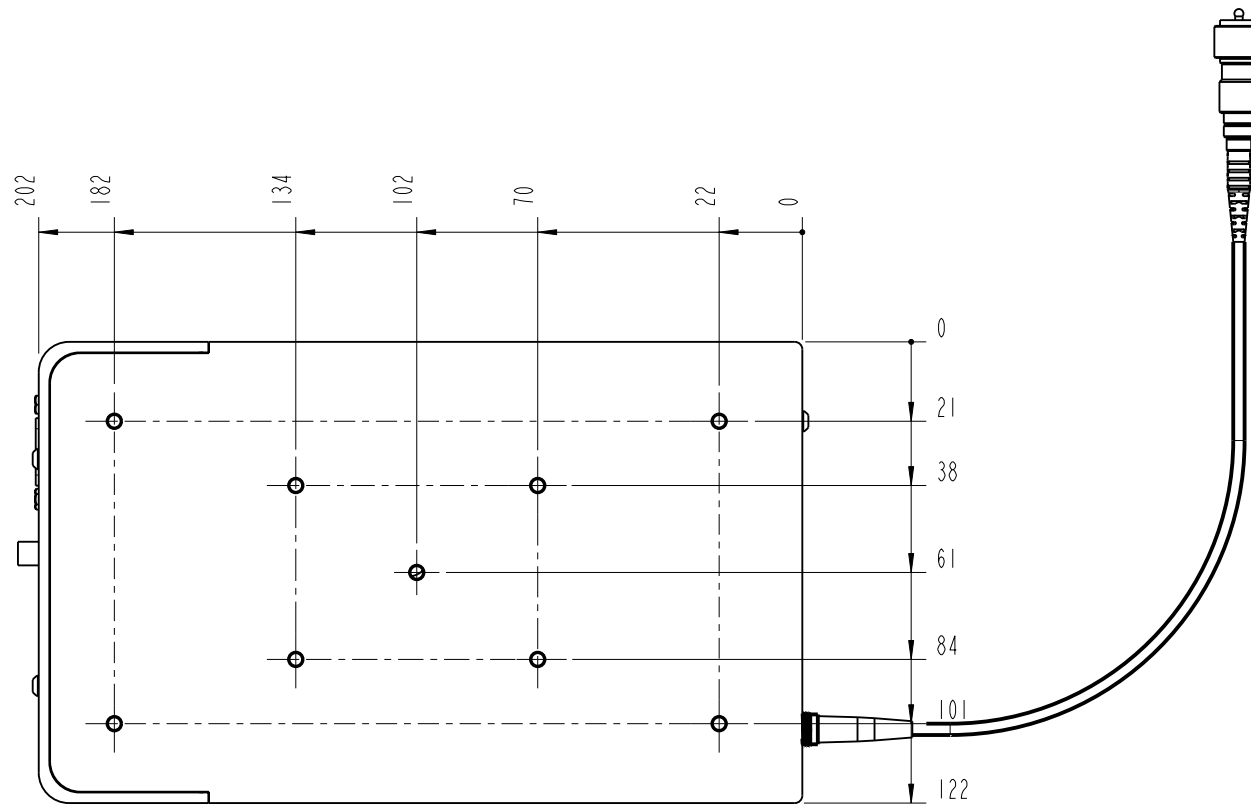

		Lochamer Schlag 19 D-82166 Graefelfing www.toptica.com Phone: +49(0)189 85837-0 Fax: +49(0)189 85837-200	title: FemtoFerb 1560
page: 1 von 7	scale: 1:2	DIN 6-1  dimensions are in mm	dimensions without tolerance indication: DIN ISO 2768 mH
The information contained in this drawing is the sole property of TOPTICA Photonics AG. Any reproduction in part or as a whole without the written permission of TOPTICA Photonics AG is prohibited.			

		Lochamer Schlag 19 D-82166 Graefelfing www.toplica.com Phone: +49(0)189 85837-0 Fax: +49(0)189 85837-200		title: FemtoFerb 1560	
		page: 2 von 7	scale: 1:2	DIN 6-1  dimensions are in mm	dimensions without tolerance indication: DIN ISO 2768 mH
The information contained in this drawing is the sole property of TOPTICA Photonics AG. Any reproduction in part or as a whole without the written permission of TOPTICA Photonics AG is prohibited.					