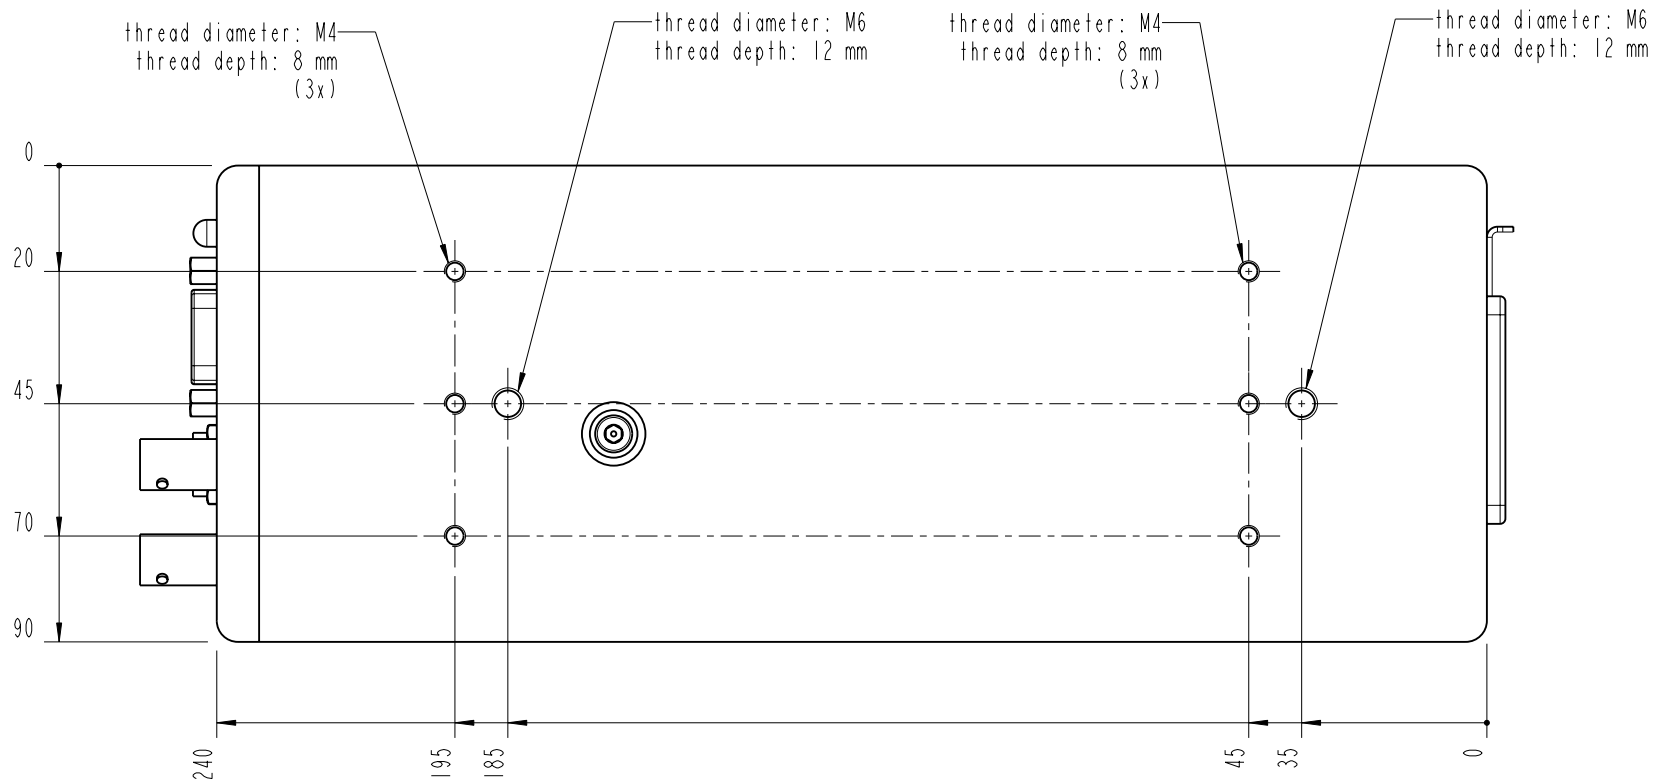

		Lochamer Schlag 19 D-82166 Graefelfing www.toptica.com Phone: +49(0)189 85837-0 Fax: +49(0)189 85837-200		title: DL pro with APPC	
		page: 1 von 7	scale: 7:10	DIN 6-1  dimensions are in mm	dimensions without tolerance indication: DIN ISO 2768 mH
The information contained in this drawing is the sole property of TOPTICA Photonics AG. Any reproduction in part or as a whole without the written permission of TOPTICA Photonics AG is prohibited.					

- TOP -

		Lochamer Schlag 19 D-82166 Graefelfing www.toptica.com Phone: +49(0)189 85837-0 Fax: +49(0)189 85837-200		title: DL pro with APPC	
		page: 2 von 7	scale: 7:10	DIN 6-1  dimensions are in mm	dimensions without tolerance indication: DIN ISO 2768 mH
The information contained in this drawing is the sole property of TOPTICA Photonics AG. Any reproduction in part or as a whole without the written permission of TOPTICA Photonics AG is prohibited.					

channel for mounting clamps: depth 5mm

- RIGHT -

		Lochhamer Schlag 19 D-82166 Graefelfing www.toptica.com Phone: +49(0)189 85837-0 Fax: +49(0)189 85837-200		title: DL pro with APPC	
		page: 6 von 7	scale: 7:10	DIN 6-1  dimensions are in mm	dimensions without tolerance indication: DIN ISO 2768 mH
The information contained in this drawing is the sole property of TOPTICA Photonics AG. Any reproduction in part or as a whole without the written permission of TOPTICA Photonics AG is prohibited.					

channel for mounting clamps: depth 5mm

- LEFT -

		Lochamer Schlag 19 D-82166 Graefelfing www.toptica.com Phone: +49(0)189 85837-0 Fax: +49(0)189 85837-200		title: DL pro with APPC	
		page: 7 von 7	scale: 7:10	DIN 6-1  dimensions are in mm	dimensions without tolerance indication: DIN ISO 2768 mH
The information contained in this drawing is the sole property of TOPTICA Photonics AG. Any reproduction in part or as a whole without the written permission of TOPTICA Photonics AG is prohibited.					