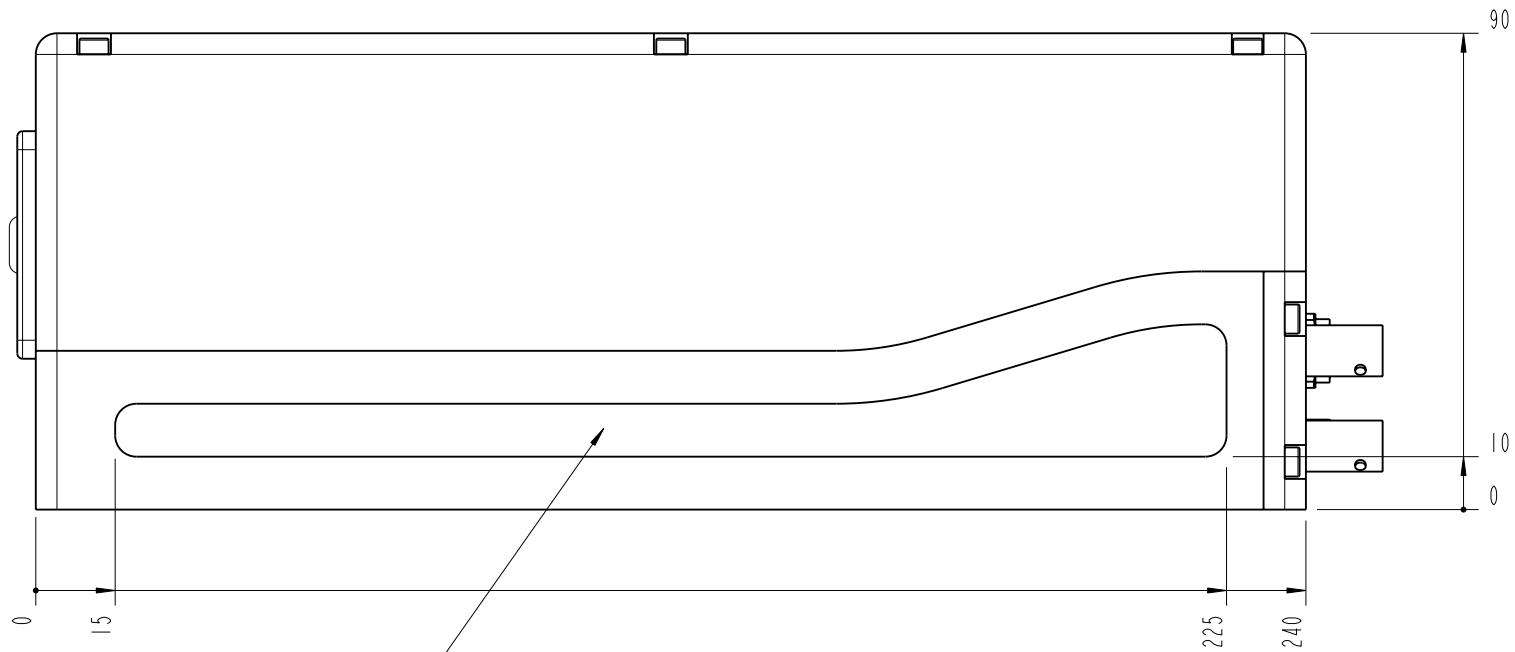

- BACK -

		Lochamer Schlag 19 D-82166 Graefelfing www.toptica.com Phone: +49(0)189 85837-0 Fax: +49(0)189 85837-200		title: DL pro with APPC	
		page: 5 von 7	scale: 7:10	DIN 6-1  dimensions are in mm	dimensions without tolerance indication: DIN ISO 2768 mH
The information contained in this drawing is the sole property of TOPTICA Photonics AG. Any reproduction in part or as a whole without the written permission of TOPTICA Photonics AG is prohibited.					

channel for mounting clamps: depth 5mm

- RIGHT -

		Lochhamer Schlag 19 D-82166 Graefelfing www.toptica.com Phone: +49(0)189 85837-0 Fax: +49(0)189 85837-200		title: DL pro with APPC	
		page: 6 von 7	scale: 7:10	DIN 6-1  dimensions are in mm	dimensions without tolerance indication: DIN ISO 2768 mH
The information contained in this drawing is the sole property of TOPTICA Photonics AG. Any reproduction in part or as a whole without the written permission of TOPTICA Photonics AG is prohibited.					