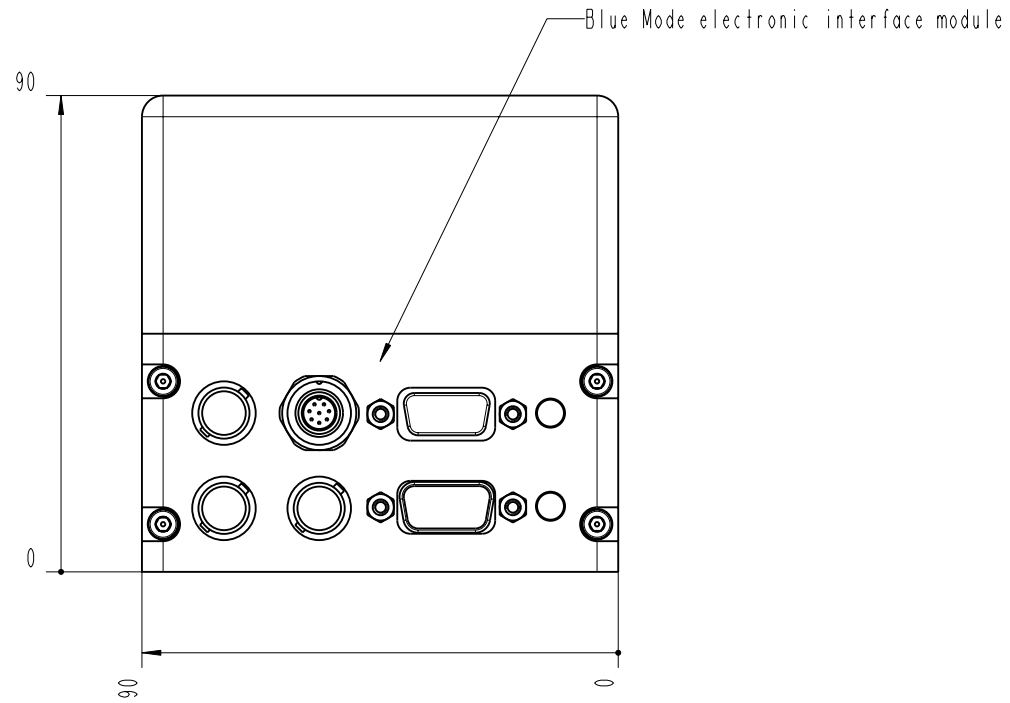

- BACK -

		Lochamer Schlag 19 D-82166 Graefelfing www.toptica.com Phone: +49(0)189 85837-0 Fax: +49(0)189 85837-200		title: DL pro with APPC			
		page: 5 von 7	scale: 7:10	DIN 6-1 dimensions are in mm	dimensions without tolerance indication: DIN ISO 2768 mH		
The information contained in this drawing is the sole property of TOPTICA Photonics AG. Any reproduction in part or as a whole without the written permission of TOPTICA Photonics AG is prohibited.