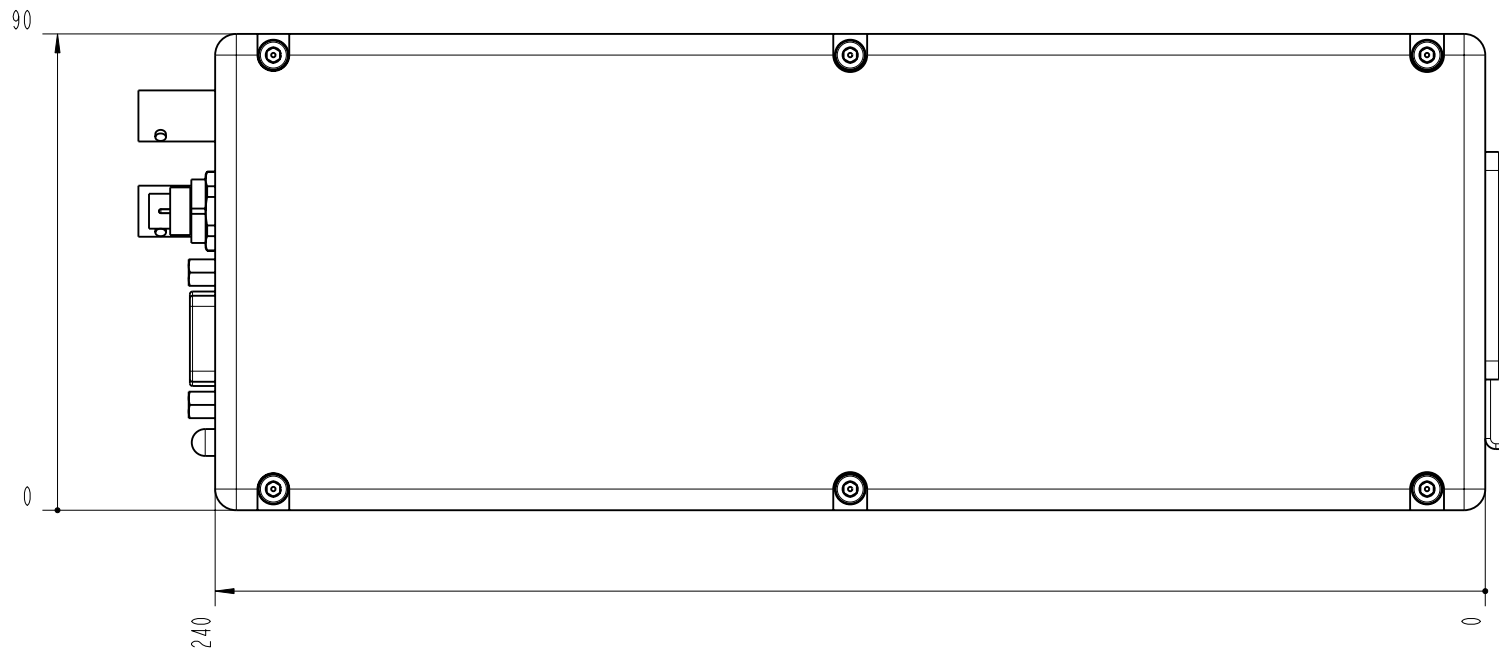

		Lochamer Schlag 19 D-82166 Graefelfing www.toptica.com Phone: +49(0)189 85837-0 Fax: +49(0)189 85837-200		title: DL pro with APPC	
		page: 1 von 7	scale: 7:10	DIN 6-1  dimensions are in mm	dimensions without tolerance indication: DIN ISO 2768 mH
The information contained in this drawing is the sole property of TOPTICA Photonics AG. Any reproduction in part or as a whole without the written permission of TOPTICA Photonics AG is prohibited.					

- TOP -

		Lochamer Schlag 19 D-82166 Graefelfing www.toptica.com Phone: +49(0)189 85837-0 Fax: +49(0)189 85837-200		title: DL pro with APPC	
		page: 2 von 7	scale: 7:10	DIN 6-1  dimensions are in mm	dimensions without tolerance indication: DIN ISO 2768 mH
The information contained in this drawing is the sole property of TOPTICA Photonics AG. Any reproduction in part or as a whole without the written permission of TOPTICA Photonics AG is prohibited.					