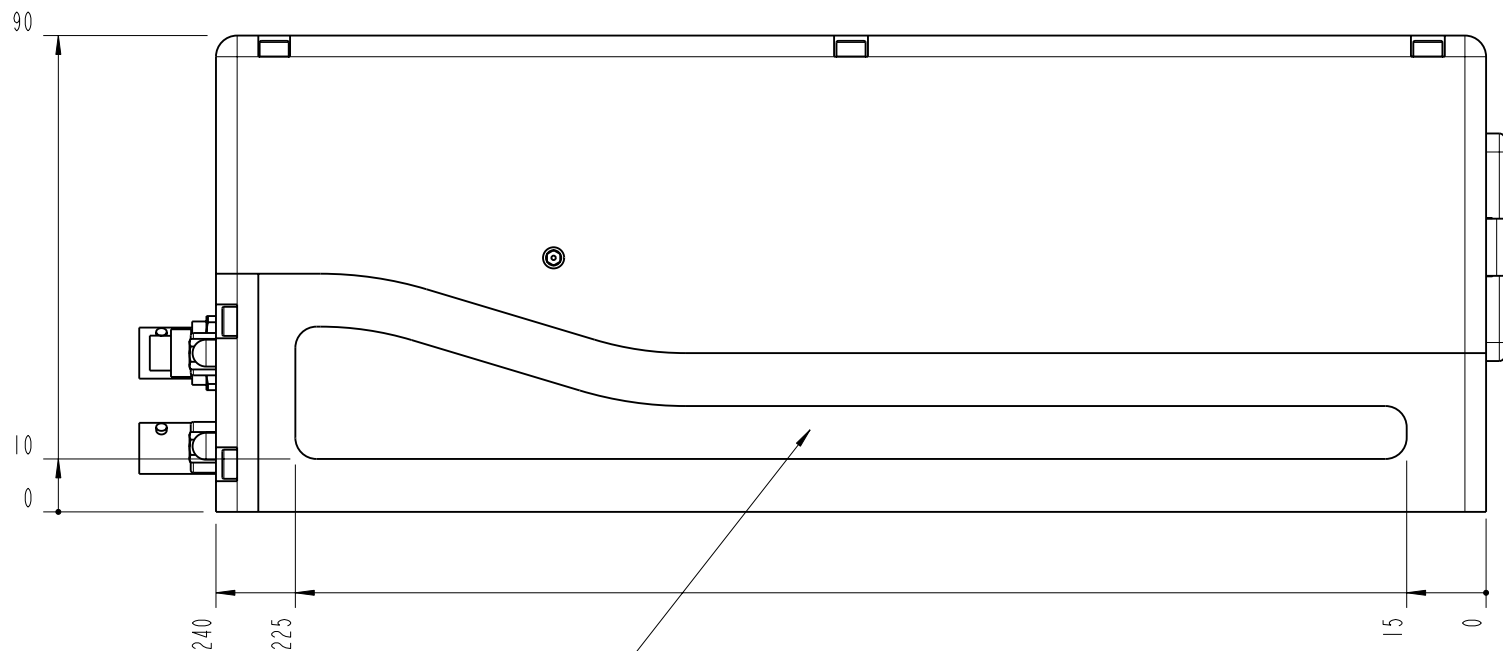

channel for mounting clamps: depth 5mm

- RIGHT -

		Lochhamer Schlag 19 D-82166 Graefelfing www.toptica.com Phone: +49(0)189 85837-0 Fax: +49(0)189 85837-200		title: DL pro with APPC			
		page: 6 von 7	scale: 7:10	DIN 6-1 dimensions are in mm	dimensions without tolerance indication: DIN ISO 2768 mH		
The information contained in this drawing is the sole property of TOPTICA Photonics AG. Any reproduction in part or as a whole without the written permission of TOPTICA Photonics AG is prohibited.