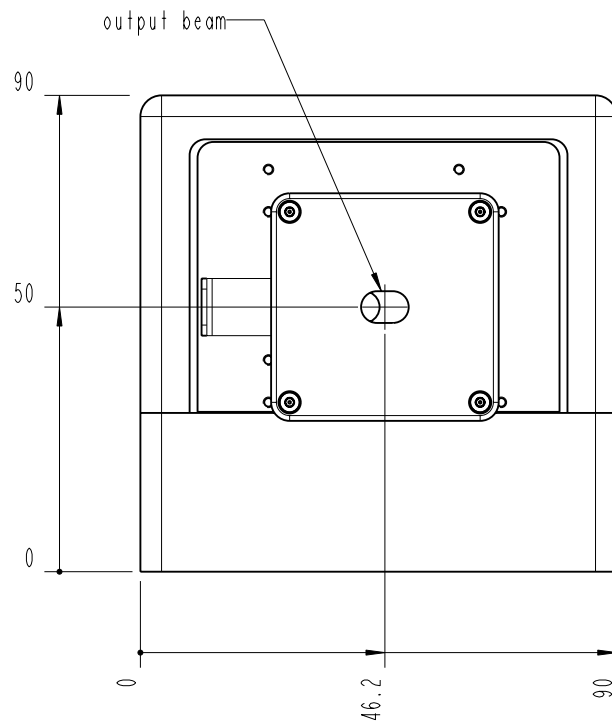

		Lochamer Schlag 19 D-82166 Graefelfing www.toptica.com Phone: +49(0)189 85837-0 Fax: +49(0)189 85837-200		title: DL pro with APPC	
		page: 1 von 7	scale: 7:10	DIN 6-1  dimensions are in mm	dimensions without tolerance indication: DIN ISO 2768 mH
The information contained in this drawing is the sole property of TOPTICA Photonics AG. Any reproduction in part or as a whole without the written permission of TOPTICA Photonics AG is prohibited.					

- TOP -

		Lochamer Schlag 19 D-82166 Graefelfing www.toptica.com Phone: +49(0)189 85837-0 Fax: +49(0)189 85837-200		title: DL pro with APPC	
		page: 2 von 7	scale: 7:10	DIN 6-1  dimensions are in mm	dimensions without tolerance indication: DIN ISO 2768 mH
The information contained in this drawing is the sole property of TOPTICA Photonics AG. Any reproduction in part or as a whole without the written permission of TOPTICA Photonics AG is prohibited.					

- BOTTOM -

		Lochamer Schlag 19 D-82166 Graefelfing www.toptica.com Phone: +49(0)189 85837-0 Fax: +49(0)189 85837-200		title: DL pro with APPC	
		page: 3 von 7	scale: 7:10	DIN 6-1  dimensions are in mm	dimensions without tolerance indication: DIN ISO 2768 mH
The information contained in this drawing is the sole property of TOPTICA Photonics AG. Any reproduction in part or as a whole without the written permission of TOPTICA Photonics AG is prohibited.					

channel for mounting clamps: depth 5mm

- RIGHT -

		Lochhamer Schlag 19 D-82166 Graefelfing www.toptica.com Phone: +49(0)189 85837-0 Fax: +49(0)189 85837-200		title: DL pro with APPC	
		page: 6 von 7	scale: 7:10	DIN 6-1  dimensions are in mm	dimensions without tolerance indication: DIN ISO 2768 mH
The information contained in this drawing is the sole property of TOPTICA Photonics AG. Any reproduction in part or as a whole without the written permission of TOPTICA Photonics AG is prohibited.					