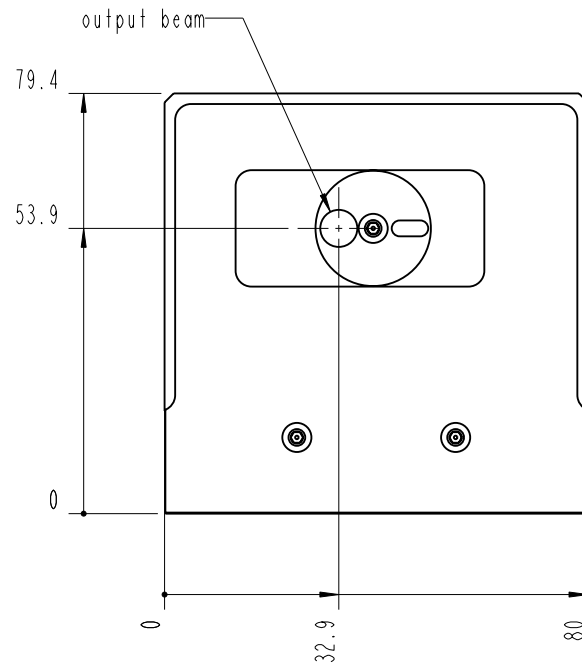

		Lochamer Schlag 19 D-82166 Graefelfing www.toptica.com Phone: +49(0)189 85837-0 Fax: +49(0)189 85837-200		title:  DL DFB	
		page: 1 von 7	scale: 7:10	DIN 6-1  dimensions are in mm	dimensions without tolerance indication: DIN ISO 2768 mH
The information contained in this drawing is the sole property of TOPTICA Photonics AG. Any reproduction in part or as a whole without the written permission of TOPTICA Photonics AG is prohibited.					

- BOTTOM -

		Lochamer Schlag 19 D-82166 Graefelfing www.toptica.com Phone: +49(0)189 85837-0 Fax: +49(0)189 85837-200		title:  DL DFB	
		page: 3 von 7	scale: 7:10	DIN 6-1  dimensions are in mm	dimensions without tolerance indication: DIN ISO 2768 mH
The information contained in this drawing is the sole property of TOPTICA Photonics AG. Any reproduction in part or as a whole without the written permission of TOPTICA Photonics AG is prohibited.					

channel for mounting clamps: depth 3mm

- RIGHT -

		Lochhamer Schlag 19 D-82166 Graefelfing www.toptica.com Phone: +49(0)189 85837-0 Fax: +49(0)189 85837-200		title:  DL DFB	
		page: 6 von 7	scale: 7:10	DIN 6-1  dimensions are in mm	dimensions without tolerance indication: DIN ISO 2768 mH
The information contained in this drawing is the sole property of TOPTICA Photonics AG. Any reproduction in part or as a whole without the written permission of TOPTICA Photonics AG is prohibited.					

channel for mounting clamps: depth 3mm

- LEFT -

		Lochhamer Schlag 19 D-82166 Graefelfing www.toptica.com Phone: +49(0)189 85837-0 Fax: +49(0)189 85837-200		title:  DL DFB	
		page: 7 von 7	scale: 7:10	DIN 6-1  dimensions are in mm	dimensions without tolerance indication: DIN ISO 2768 mH
The information contained in this drawing is the sole property of TOPTICA Photonics AG. Any reproduction in part or as a whole without the written permission of TOPTICA Photonics AG is prohibited.					