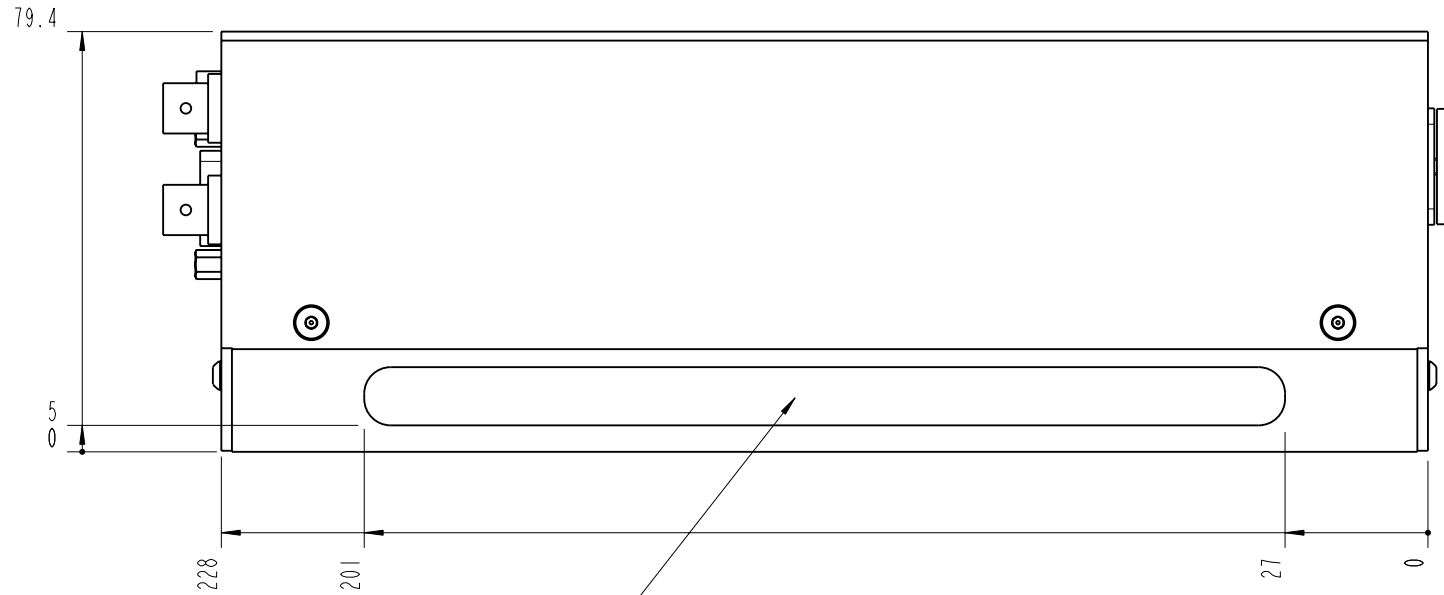

channel for mounting clamps: depth 3mm

- RIGHT -

		Lochhamer Schlag 19 D-82166 Graefelfing www.toptica.com Phone: +49(0)189 85837-0 Fax: +49(0)189 85837-200		title: DL DFB			
		page: 6 von 7	scale: 7:10	DIN 6-1 dimensions are in mm	dimensions without tolerance indication: DIN ISO 2768 mH		
The information contained in this drawing is the sole property of TOPTICA Photonics AG. Any reproduction in part or as a whole without the written permission of TOPTICA Photonics AG is prohibited.