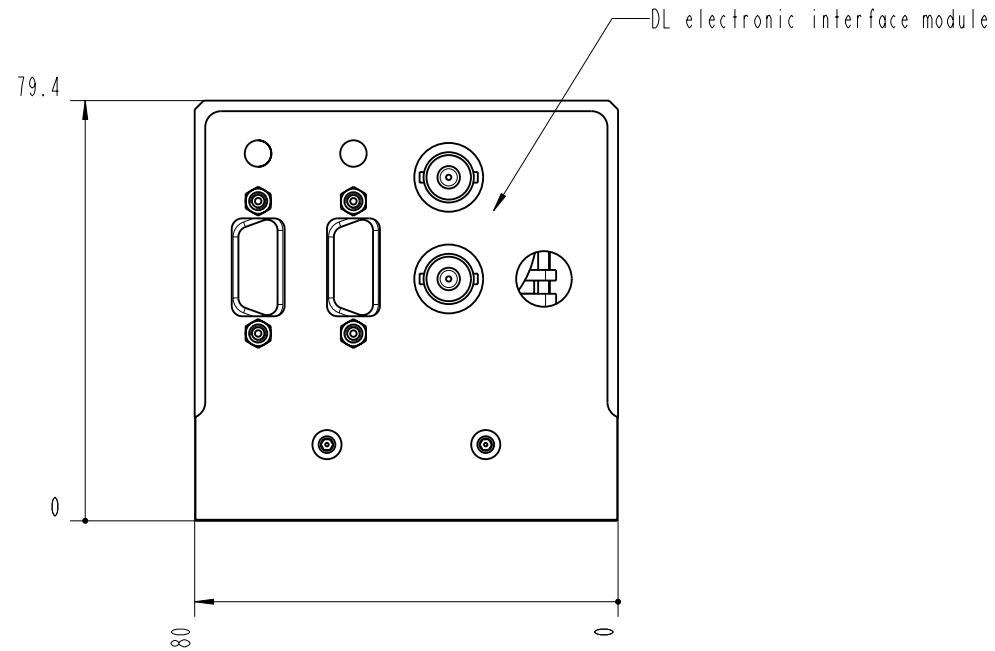

- BACK -

		Lochamer Schlag 19 D-82166 Graefelfing www.toptica.com Phone: +49(0)189 85837-0 Fax: +49(0)189 85837-200		title: DL DFB	
		page: 5 von 7	scale: 7:10	DIN 6-1 dimensions are in mm	dimensions without tolerance indication: DIN ISO 2768 mH
The information contained in this drawing is the sole property of TOPTICA Photonics AG. Any reproduction in part or as a whole without the written permission of TOPTICA Photonics AG is prohibited.