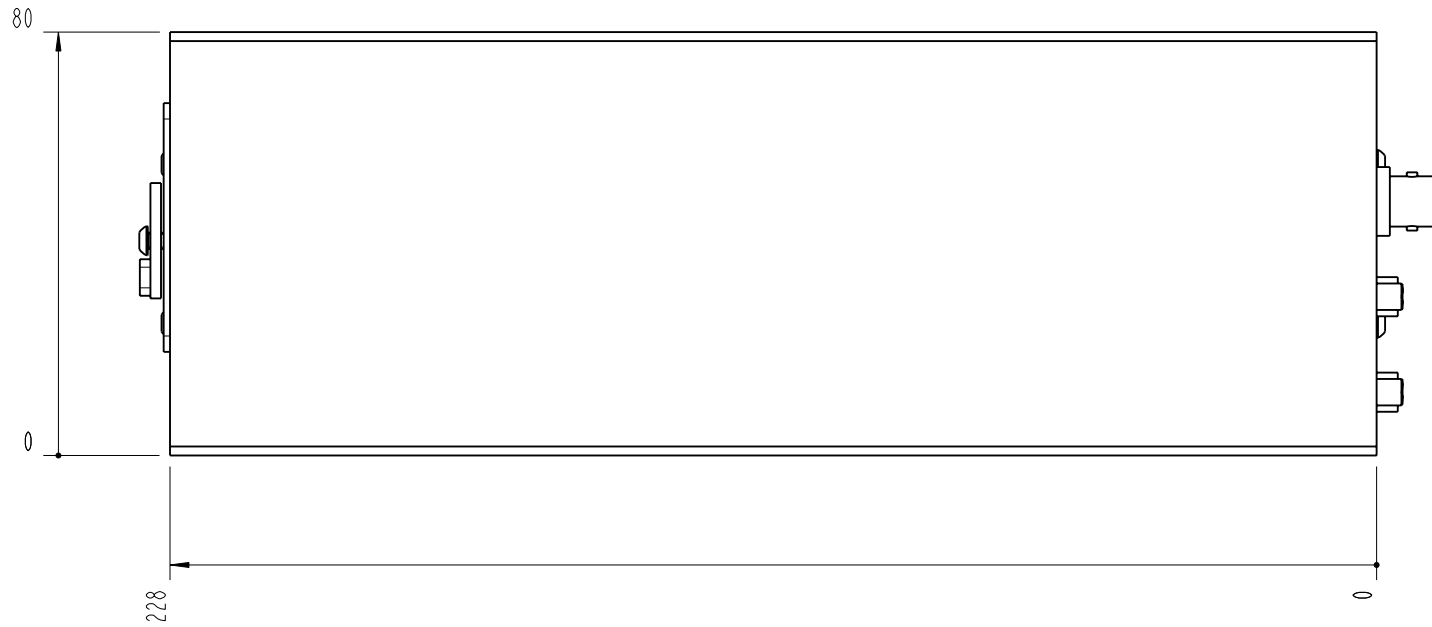

		Lochamer Schlag 19 D-82166 Graefelfing www.toptica.com Phone: +49(0)189 85837-0 Fax: +49(0)189 85837-200		title:  DL DFB	
		page: 1 von 7	scale: 7:10	DIN 6-1  dimensions are in mm	dimensions without tolerance indication: DIN ISO 2768 mH
The information contained in this drawing is the sole property of TOPTICA Photonics AG. Any reproduction in part or as a whole without the written permission of TOPTICA Photonics AG is prohibited.					