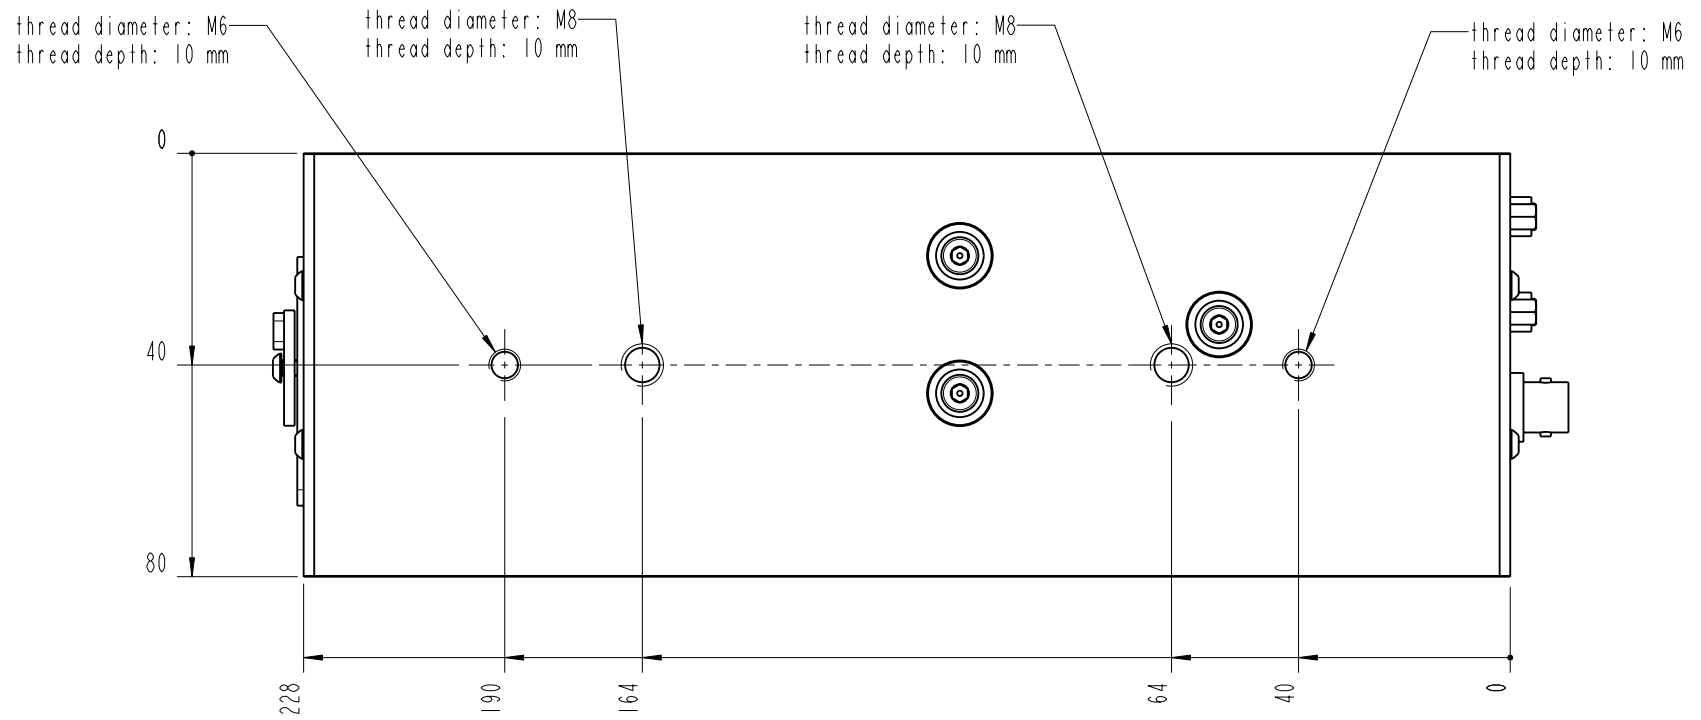

		Lochamer Schlag 19 D-82166 Graefelfing www.toptica.com Phone: +49(0)189 85837-0 Fax: +49(0)189 85837-200		title:  DL DFB	
		page: 1 von 7	scale: 7:10	DIN 6-1  dimensions are in mm	dimensions without tolerance indication: DIN ISO 2768 mH
The information contained in this drawing is the sole property of TOPTICA Photonics AG. Any reproduction in part or as a whole without the written permission of TOPTICA Photonics AG is prohibited.					

- BOTTOM -

		Lochamer Schlag 19 D-82166 Graefelfing www.toptica.com Phone: +49(0)189 85837-0 Fax: +49(0)189 85837-200		title:  DL DFB	
		page: 3 von 7	scale: 7:10	DIN 6-1  dimensions are in mm	dimensions without tolerance indication: DIN ISO 2768 mH
The information contained in this drawing is the sole property of TOPTICA Photonics AG. Any reproduction in part or as a whole without the written permission of TOPTICA Photonics AG is prohibited.					

channel for mounting clamps: depth 3mm

- RIGHT -

		Lochhamer Schlag 19 D-82166 Graefelfing www.toptica.com Phone: +49(0)189 85837-0 Fax: +49(0)189 85837-200		title:  DL DFB	
		page: 6 von 7	scale: 7:10	DIN 6-1  dimensions are in mm	dimensions without tolerance indication: DIN ISO 2768 mH
The information contained in this drawing is the sole property of TOPTICA Photonics AG. Any reproduction in part or as a whole without the written permission of TOPTICA Photonics AG is prohibited.					

channel for mounting clamps: depth 3mm

- LEFT -

		Lochhamer Schlag 19 D-82166 Graefelfing www.toptica.com Phone: +49(0)189 85837-0 Fax: +49(0)189 85837-200		title:  DL DFB	
		page: 7 von 7	scale: 7:10	DIN 6-1  dimensions are in mm	dimensions without tolerance indication: DIN ISO 2768 mH
The information contained in this drawing is the sole property of TOPTICA Photonics AG. Any reproduction in part or as a whole without the written permission of TOPTICA Photonics AG is prohibited.					