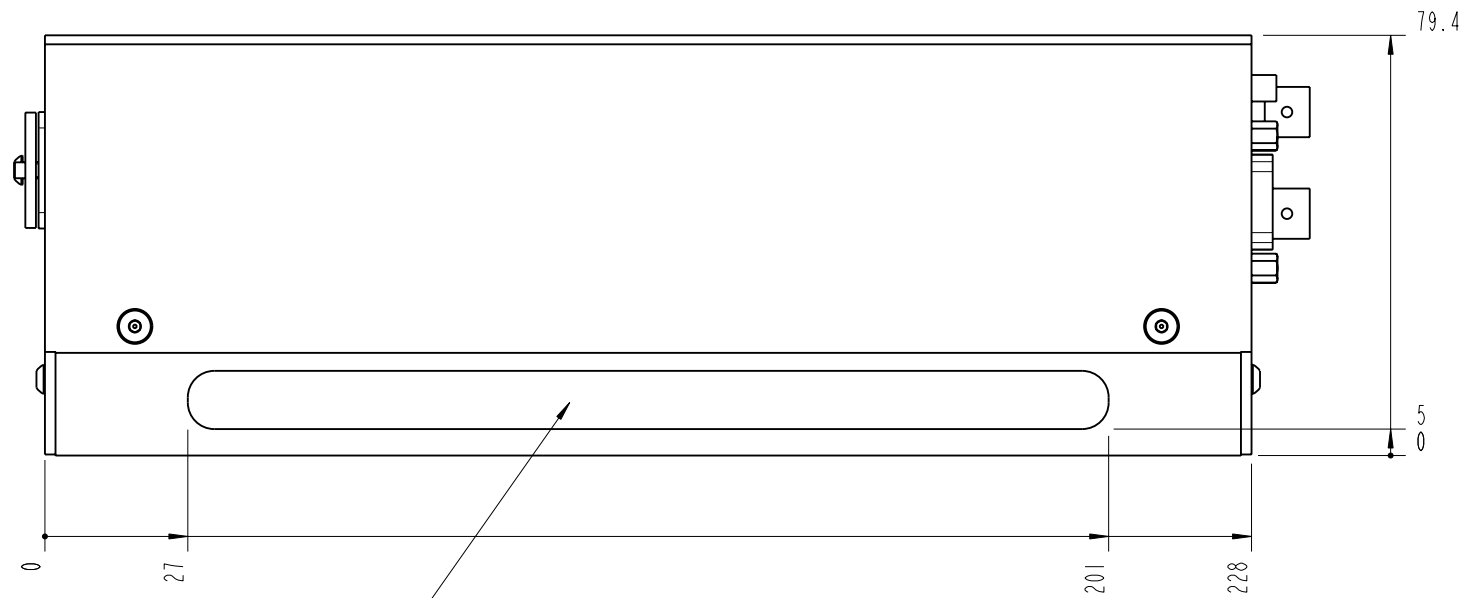

channel for mounting clamps: depth 3mm

- RIGHT -

		Lochhamer Schlag 19 D-82166 Graefelfing www.toptica.com Phone: +49(0)189 85837-0 Fax: +49(0)189 85837-200		title:  DL DFB	
		page: 6 von 7	scale: 7:10	DIN 6-1  dimensions are in mm	dimensions without tolerance indication: DIN ISO 2768 mH
The information contained in this drawing is the sole property of TOPTICA Photonics AG. Any reproduction in part or as a whole without the written permission of TOPTICA Photonics AG is prohibited.					