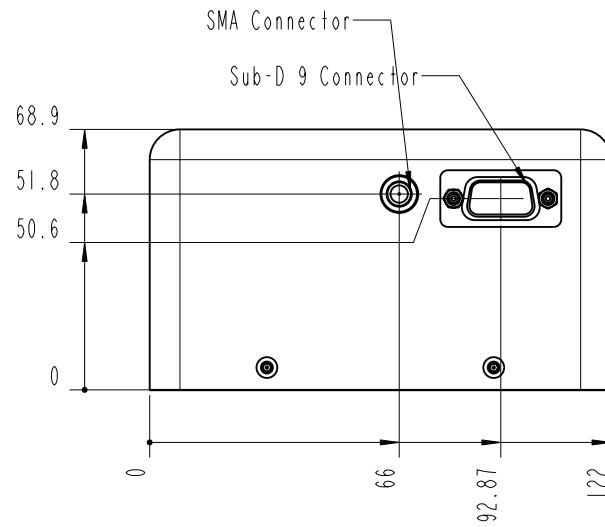

- TOP -

		Lochhamer Schlag 19 D-82166 Graefelfing www.toptica.com Phone: +49(0)189 85837-0 Fax: +49(0)189 85837-200	title: FemtoFerb 780
page: 2 von 10	scale: 4:5	DIN 6-1  dimensions are in mm	dimensions without tolerance indication: DIN ISO 2768 mH
The information contained in this drawing is the sole property of TOPTICA Photonics AG. Any reproduction in part or as a whole without the written permission of TOPTICA Photonics AG is prohibited.			

- BOTTOM -

		Lochhamer Schlag 19 D-82166 Graefelfing www.toptica.com Phone: +49(0)189 85837-0 Fax: +49(0)189 85837-200		title: FemtoFerb 780	
		page: 3 von 10	scale: 1:2	DIN 6-1  dimensions are in mm	dimensions without tolerance indication: DIN ISO 2768 mH
The information contained in this drawing is the sole property of TOPTICA Photonics AG. Any reproduction in part or as a whole without the written permission of TOPTICA Photonics AG is prohibited.					

- FRONT -

		Lochhamer Schlag 19 D-82166 Graefelfing www.toptica.com Phone: +49(0)189 85837-0 Fax: +49(0)189 85837-200		title: FemtoFerb 780	
		page: 4 von 10	scale: 1:2	DIN 6-1  dimensions are in mm	dimensions without tolerance indication: DIN ISO 2768 mH
The information contained in this drawing is the sole property of TOPTICA Photonics AG. Any reproduction in part or as a whole without the written permission of TOPTICA Photonics AG is prohibited.					