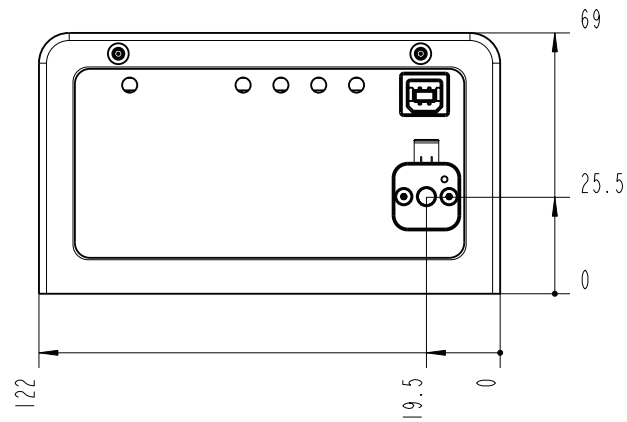

		Lochamer Schlag 19 D-82166 Graefelfing www.toptica.com Phone: +49(0)189 85837-0 Fax: +49(0)189 85837-200	title: FemtoFerb 780
page: 1 von 10	scale: 1:2	DIN 6-1  dimensions are in mm	dimensions without tolerance indication: DIN ISO 2768 mH
The information contained in this drawing is the sole property of TOPTICA Photonics AG. Any reproduction in part or as a whole without the written permission of TOPTICA Photonics AG is prohibited.			

- TOP -

		Lochhamer Schlag 19 D-82166 Graefelfing www.toptica.com Phone: +49(0)189 85837-0 Fax: +49(0)189 85837-200	title: FemtoFerb 780
page: 2 von 10	scale: 4:5	DIN 6-1  dimensions are in mm	dimensions without tolerance indication: DIN ISO 2768 mH
The information contained in this drawing is the sole property of TOPTICA Photonics AG. Any reproduction in part or as a whole without the written permission of TOPTICA Photonics AG is prohibited.			

- BOTTOM -

		Lochhamer Schlag 19 D-82166 Graefelfing www.toptica.com Phone: +49(0)189 85837-0 Fax: +49(0)189 85837-200		title: FemtoFerb 780	
		page: 3 von 10	scale: 1:2	DIN 6-1  dimensions are in mm	dimensions without tolerance indication: DIN ISO 2768 mH
The information contained in this drawing is the sole property of TOPTICA Photonics AG. Any reproduction in part or as a whole without the written permission of TOPTICA Photonics AG is prohibited.					