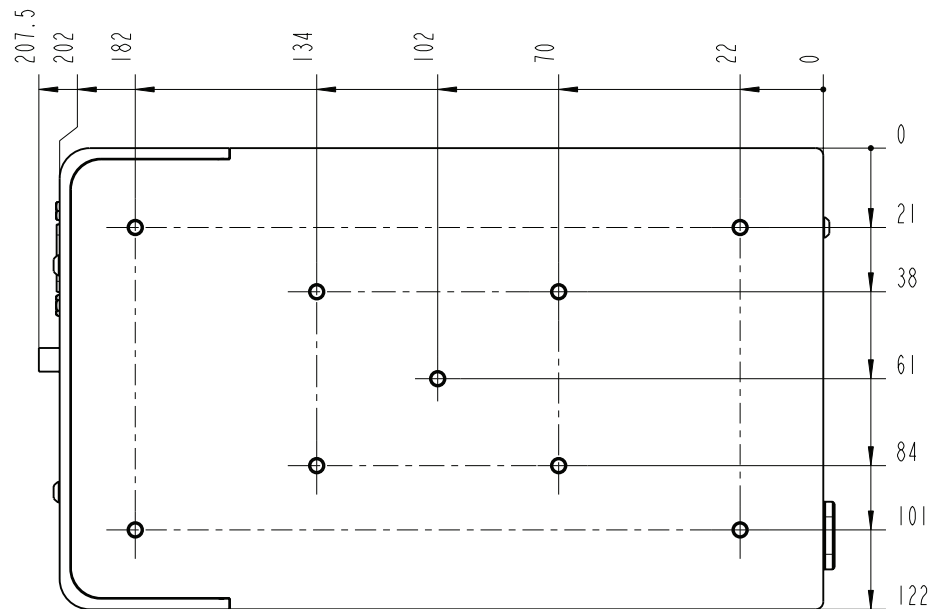

		Lochamer Schlag 19 D-82166 Graefelfing www.toptica.com Phone: +49(0)189 85837-0 Fax: +49(0)189 85837-200	title: FemtoFerb 780
page: 1 von 10	scale: 1:2	DIN 6-1  dimensions are in mm	dimensions without tolerance indication: DIN ISO 2768 mH
The information contained in this drawing is the sole property of TOPTICA Photonics AG. Any reproduction in part or as a whole without the written permission of TOPTICA Photonics AG is prohibited.			

- TOP -

		Lochhamer Schlag 19 D-82166 Graefelfing www.toptica.com Phone: +49(0)189 85837-0 Fax: +49(0)189 85837-200	title: FemtoFerb 780
page: 2 von 10	scale: 4:5	DIN 6-1  dimensions are in mm	dimensions without tolerance indication: DIN ISO 2768 mH
The information contained in this drawing is the sole property of TOPTICA Photonics AG. Any reproduction in part or as a whole without the written permission of TOPTICA Photonics AG is prohibited.			

- BOTTOM -

		Lochhamer Schlag 19 D-82166 Graefelfing www.toptica.com Phone: +49(0)189 85837-0 Fax: +49(0)189 85837-200		title: FemtoFerb 780	
		page: 3 von 10	scale: 1:2	DIN 6-1  dimensions are in mm	dimensions without tolerance indication: DIN ISO 2768 mH
The information contained in this drawing is the sole property of TOPTICA Photonics AG. Any reproduction in part or as a whole without the written permission of TOPTICA Photonics AG is prohibited.					

- FRONT -

		Lochhamer Schlag 19 D-82166 Graefelfing www.toptica.com Phone: +49(0)189 85837-0 Fax: +49(0)189 85837-200		title: FemtoFerb 780	
		page: 4 von 10	scale: 1:2	DIN 6-1  dimensions are in mm	dimensions without tolerance indication: DIN ISO 2768 mH
The information contained in this drawing is the sole property of TOPTICA Photonics AG. Any reproduction in part or as a whole without the written permission of TOPTICA Photonics AG is prohibited.					