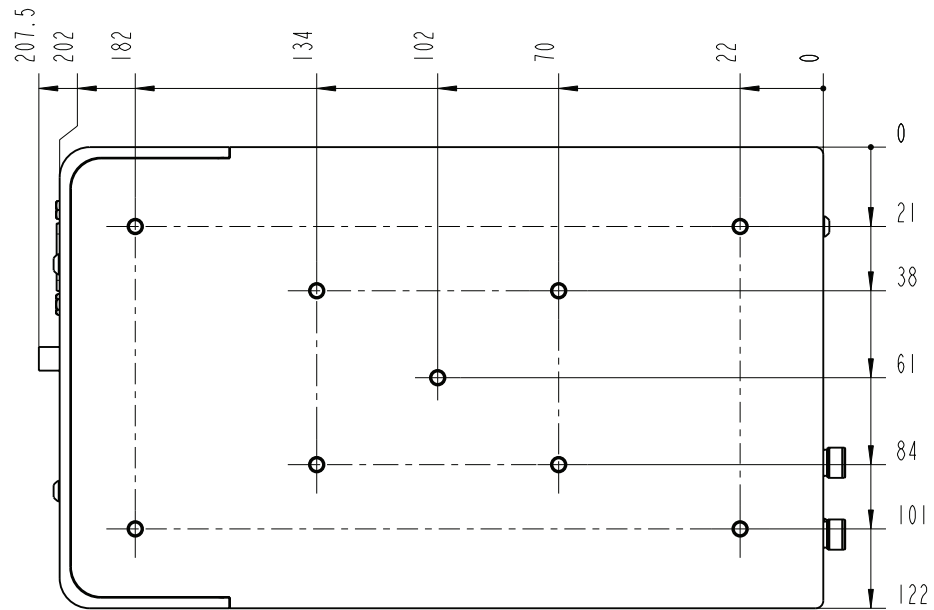

		Lochamer Schlag 19 D-82166 Graefelfing www.toptica.com Phone: +49(0)189 85837-0 Fax: +49(0)189 85837-200	title: FemtoFerb 1550 Dual
page: 1 von 10	scale: 1:2	DIN 6-1  dimensions are in mm	dimensions without tolerance indication: DIN ISO 2768 mH
The information contained in this drawing is the sole property of TOPTICA Photonics AG. Any reproduction in part or as a whole without the written permission of TOPTICA Photonics AG is prohibited.			

- TOP -

		Lochhamer Schlag 19 D-82166 Graefelfing www.toptica.com Phone: +49(0)189 85837-0 Fax: +49(0)189 85837-200		title: FemtoFerb 1550 Dual	
		page: 2 von 10	scale: 4:5	DIN 6-1  dimensions are in mm	dimensions without tolerance indication: DIN ISO 2768 mH
The information contained in this drawing is the sole property of TOPTICA Photonics AG. Any reproduction in part or as a whole without the written permission of TOPTICA Photonics AG is prohibited.					

- BOTTOM -

		Lochhamer Schlag 19 D-82166 Graefelfing www.toptica.com Phone: +49(0)189 85837-0 Fax: +49(0)189 85837-200		title: FemtoFerb 1550 Dual	
		page: 3 von 10	scale: 1:2	DIN 6-1  dimensions are in mm	dimensions without tolerance indication: DIN ISO 2768 mH
The information contained in this drawing is the sole property of TOPTICA Photonics AG. Any reproduction in part or as a whole without the written permission of TOPTICA Photonics AG is prohibited.					