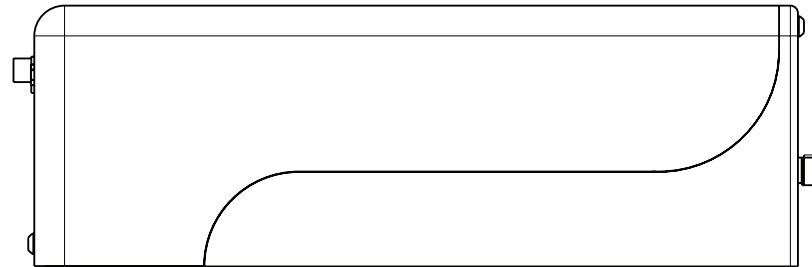

- RIGHT -

		Lochhamer Schlag 19 D-82166 Graefelfing www.toptica.com Phone: +49(0)189 85837-0 Fax: +49(0)189 85837-200	title: FemtoFerb 1550 Dual
page: 6 von 10	scale: 1:2	DIN 6-1 dimensions are in mm	dimensions without tolerance indication: DIN ISO 2768 mH
The information contained in this drawing is the sole property of TOPTICA Photonics AG. Any reproduction in part or as a whole without the written permission of TOPTICA Photonics AG is prohibited.