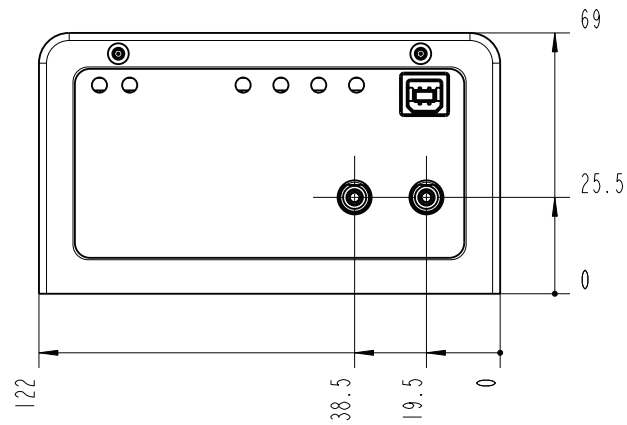

		Lochamer Schlag 19 D-82166 Graefelfing www.toptica.com Phone: +49(0)189 85837-0 Fax: +49(0)189 85837-200	title: FemtoFerb 1550 Dual
page: 1 von 10	scale: 1:2	DIN 6-1  dimensions are in mm	dimensions without tolerance indication: DIN ISO 2768 mH
The information contained in this drawing is the sole property of TOPTICA Photonics AG. Any reproduction in part or as a whole without the written permission of TOPTICA Photonics AG is prohibited.			

- TOP -

		Lochhamer Schlag 19 D-82166 Graefelfing www.toptica.com Phone: +49(0)189 85837-0 Fax: +49(0)189 85837-200		title: FemtoFerb 1550 Dual	
		page: 2 von 10	scale: 4:5	DIN 6-1  dimensions are in mm	dimensions without tolerance indication: DIN ISO 2768 mH
The information contained in this drawing is the sole property of TOPTICA Photonics AG. Any reproduction in part or as a whole without the written permission of TOPTICA Photonics AG is prohibited.					

- BOTTOM -

		Lochhamer Schlag 19 D-82166 Graefelfing www.toptica.com Phone: +49(0)189 85837-0 Fax: +49(0)189 85837-200		title: FemtoFerb 1550 Dual	
		page: 3 von 10	scale: 1:2	DIN 6-1  dimensions are in mm	dimensions without tolerance indication: DIN ISO 2768 mH
The information contained in this drawing is the sole property of TOPTICA Photonics AG. Any reproduction in part or as a whole without the written permission of TOPTICA Photonics AG is prohibited.					